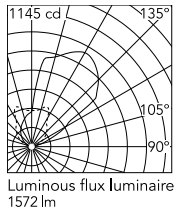

Physical

Colour	Matte Stainless Steel
Orientation	Adjustable
Rotation (°)	359
Longitudinal tilting (°)	15
Net weight (kg)	3.12
Package height (mm)	210
Package width (mm)	290
Package length (mm)	255
Package volume (m3)	0.02
IP internal	67
IP external	66

Download

Mounting instructions [ZIP](#)

Photometric Files

LDT / IES [ZIP](#)

Technical Drawings

2D [ZIP](#)

3D [ZIP](#)

Schematic light drawing

Beam Angle: 52°

h(m)	E(lx)	D(m)
1	916	1.40
2	229	2.79
3	102	4.19
4	57	5.58
5	37	6.98

Photometric

Lighting type	Direct
Light distribution	Asymmetric
CCT (K)	4000
CRI>	80
Beam angle C0-180 (°)	52
Beam angle C90-270 (°)	67
Extreme cut off	No