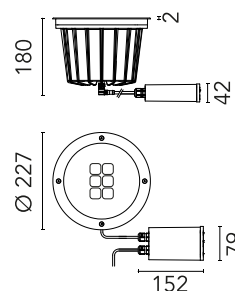

FLOS

FA53402956 Matte Stainless Steel

A-Rise 225 Wall Washer

Designed by FLOS Outdoor, 2012

17W - 1572lm - 4000K - CRI> 80 - Beam° 52

LED light source included. Integrated 24V dc ON/OFF remote electric power supply. Adjustment on vertical axis: 15° max. Rotation on horizontal axis: 359° max. Remote power supply that must be placed in a junction box, equipped with a protruding, 400 mm cable with an M12 screw-on connector that guarantees the water tightness of the luminaire, and with a 250 mm cable for the connection to the power line. Extra clear transparent glass.

Are you a professional and your project needs consulting and support?

BOOK AN APPOINTMENT

Main specifications

EAN	8054793668307
Mounting	In-ground
Light source type	LED
Light sources included	Yes
LED type	Power LED
Number of lamps	1
Power (W)	17
System power (W)	21
Source flux (lm)	2139
Lumen Output (lm)	1572

Physical

Colour	Matte Stainless Steel
Orientation	Adjustable
Rotation (°)	359
Longitudinal tilting (°)	15
Net weight (kg)	3.12
Package height (mm)	210
Package width (mm)	290
Package length (mm)	255
Package volume (m3)	0.02
IP internal	67
IP external	66

Beam Angle: 52°

h(m)	E(lx)	D(m)
1	916	1.40
2	229	2.79
3	102	4.19
4	57	5.58
5	37	6.98

Photometric

Lighting type	Direct
Light distribution	Asymmetric
CCT (K)	4000
CRI>	80
Beam angle C0-180 (°)	52
Beam angle C90-270 (°)	67
Extreme cut off	No