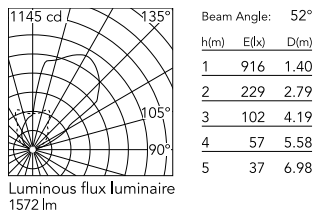

Physical

Colour	Matte Stainless Steel
Orientation	Adjustable
Rotation (°)	359
Longitudinal tilting (°)	15
Net weight (kg)	3.12
Package height (mm)	210
Package width (mm)	290
Package length (mm)	255
Package volume (m3)	0.02
IP internal	67
IP external	66

Download

[Mounting instructions](#)  ZIP

Photometric Files

[LDT / IES](#)  ZIP

Technical Drawings

[2D](#)  ZIP

[3D](#)  ZIP

Schematic light drawing

Photometric

Lighting type	Direct
Light distribution	Asymmetric
CCT (K)	4000
CRI>	80
Beam angle C0-180 (°)	52
Beam angle C90-270 (°)	67
Extreme cut off	No

Electrical

Insulation class	II
Frequency (Hz)	50/60
Main voltage (Vac)	220-240
Power supply	Remote included
Dimmable	Yes
Power supply type	Dimmable 1-10V
Dimming interface	Dimmer Integrated
Emergency	No