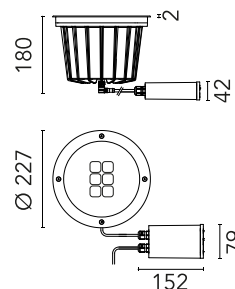

FLOS

FA53402956-310 Matte Stainless Steel

A-Rise 225 Wall Washer

Designed by FLOS Outdoor, 2012

17W - 1572lm - 4000K - CRI> 80 - Beam° 52

LED light source included. Integrated 24V dc ON/OFF remote electric power supply. Adjustment on vertical axis: 15° max. Rotation on horizontal axis: 359° max. Remote power supply that must be placed in a junction box, equipped with a protruding, 400 mm cable with an M12 screw-on connector that guarantees the water tightness of the luminaire, and with a 250 mm cable for the connection to the power line. Extra clear transparent glass.

Are you a professional and your project needs consulting and support?

[BOOK AN APPOINTMENT](#)

Main specifications

EAN	8054793668321
Mounting	In-ground
Light source type	LED
Light sources included	Yes
LED type	Power LED
Number of lamps	1
Power (W)	17
System power (W)	21
Source flux (lm)	2139
Lumen Output (lm)	1572

Physical

Colour	Matte Stainless Steel
Orientation	Adjustable
Rotation (°)	359
Longitudinal tilting (°)	15
Net weight (kg)	3.12
Package height (mm)	210
Package width (mm)	290
Package length (mm)	255
Package volume (m3)	0.02
IP internal	67
IP external	66

2 way terminal block 4 poles IP68
H2O stop. (ø5,5÷12mm cable)

OPTIONAL
Accessory

F990C010000

3/4 way terminal block 4 poles
IP68 H2O stop. (ø5,5÷12mm
cable)

OPTIONAL
Accessory

F990E00A000

S.P.D. (SURGE PROTECTION
DEVICE)