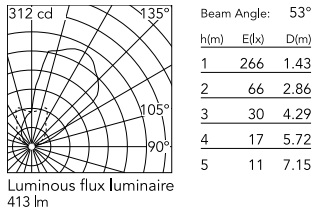

Physical

Colour	Matte Stainless Steel
Orientation	Adjustable
Rotation (°)	359
Longitudinal tilting (°)	15
Net weight (kg)	1.25
Package height (mm)	140
Package width (mm)	190
Package length (mm)	190
Package volume (m3)	0.01
IP internal	67
IP external	66

Download

[Mounting instructions](#)  ZIP

Photometric Files

[LDT / IES](#)  ZIP

Technical Drawings

[2D](#)  ZIP

[3D](#)  ZIP

Schematic light drawing

Photometric

Lighting type	Direct
Light distribution	Asymmetric
CCT (K)	2700
CRI>	80
Beam angle C0-180 (°)	54
Beam angle C90-270 (°)	66
Extreme cut off	No

Electrical

Insulation class	II
Frequency (Hz)	50/60
Main voltage (Vac)	220-240
Power supply	Remote included
Dimmable	No
Power supply type	Non Dimmable
Dimming interface	Not Dimmable
Emergency	No