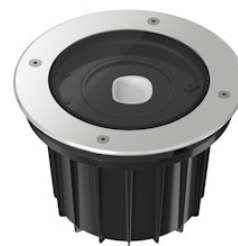

FLOS

FA53405456.A Matte Stainless Steel

A-Rise 145 Wall Washer

Designed by FLOS Outdoor, 2012

LED light source included. Integrated 24V dc ON/OFF remote electric power supply. Adjustment on vertical axis: 15° max. Rotation on horizontal axis: 359° max. Remote power supply that must be placed in a junction box, equipped with a protruding, 400 mm cable with an M12 screw-on connector that guarantees the water tightness of the luminaire, and with a 250 mm cable for the connection to the power line. Extra clear transparent glass. Adjustable light intensity version available upon request.

Are you a professional and your project needs consulting and support?

[BOOK AN APPOINTMENT](#)

Main specifications

EAN	8054793669731
Mounting	In-ground
Light source type	LED
Light sources included	Yes
LED type	Power LED
Number of lamps	1
Power (W)	6
System power (W)	8
Source flux (lm)	509
Lumen Output (lm)	413

Physical

Colour	Matte Stainless Steel
Orientation	Adjustable
Rotation (°)	359
Longitudinal tilting (°)	15
Net weight (kg)	1.25
Package height (mm)	140
Package width (mm)	190
Package length (mm)	190
Package volume (m3)	0.01
IP internal	67
IP external	66