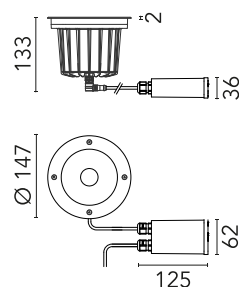

FLOS

FA53405456.A Matte Stainless Steel

A-Rise 145 Wall Washer

Designed by FLOS Outdoor, 2012

LED light source included. Integrated 24V dc ON/OFF remote electric power supply. Adjustment on vertical axis: 15° max. Rotation on horizontal axis: 359° max. Remote power supply that must be placed in a junction box, equipped with a protruding, 400 mm cable with an M12 screw-on connector that guarantees the water tightness of the luminaire, and with a 250 mm cable for the connection to the power line. Extra clear transparent glass. Adjustable light intensity version available upon request.

Are you a professional and your project needs consulting and support?

[BOOK AN APPOINTMENT](#)

Main specifications

EAN	8054793669731
Mounting	In-ground
Light source type	LED
Light sources included	Yes
LED type	Power LED
Number of lamps	1
Power (W)	6
System power (W)	8
Source flux (lm)	509
Lumen Output (lm)	413

Physical

Colour	Matte Stainless Steel
Orientation	Adjustable
Rotation (°)	359
Longitudinal tilting (°)	15
Net weight (kg)	1.25
Package height (mm)	140
Package width (mm)	190
Package length (mm)	190
Package volume (m3)	0.01
IP internal	67
IP external	66