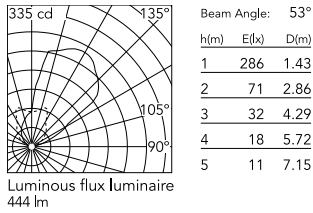

Physical

| | |
|--------------------------|-----------------------|
| Colour | Matte Stainless Steel |
| Orientation | Adjustable |
| Rotation (°) | 359 |
| Longitudinal tilting (°) | 15 |
| Net weight (kg) | 1.25 |
| Package height (mm) | 140 |
| Package width (mm) | 190 |
| Package length (mm) | 190 |
| Package volume (m3) | 0.01 |
| IP internal | 67 |
| IP external | 66 |

Download

[Mounting instructions](#)  ZIP

Photometric Files

[LDT / IES](#)  ZIP

Technical Drawings

[2D](#)  ZIP

[3D](#)  ZIP

Schematic light drawing

Photometric

| | |
|------------------------|------------|
| Lighting type | Direct |
| Light distribution | Asymmetric |
| CCT (K) | 3000 |
| CRI> | 80 |
| Beam angle C0-180 (°) | 54 |
| Beam angle C90-270 (°) | 66 |
| Extreme cut off | No |