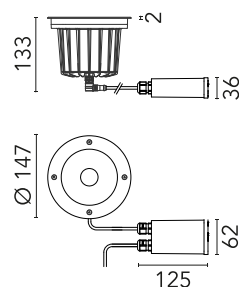

FLOS

FA53401256.A Matte Stainless Steel

A-Rise 145 Wall Washer

Designed by FLOS Outdoor, 2012

LED light source included. Integrated 24V dc ON/OFF remote electric power supply. Adjustment on vertical axis: 15° max. Rotation on horizontal axis: 359° max. Remote power supply that must be placed in a junction box, equipped with a protruding, 400 mm cable with an M12 screw-on connector that guarantees the water tightness of the luminaire, and with a 250 mm cable for the connection to the power line. Extra clear transparent glass. Adjustable light intensity version available upon request.

Are you a professional and your project needs consulting and support?

[BOOK AN APPOINTMENT](#)

Main specifications

| | |
|------------------------|---------------|
| EAN | 8054793667782 |
| Mounting | In-ground |
| Light source type | LED |
| Light sources included | Yes |
| LED type | Power LED |
| Number of lamps | 1 |
| Power (W) | 6 |
| System power (W) | 8 |
| Source flux (lm) | 547 |
| Lumen Output (lm) | 444 |

Physical

| | |
|--------------------------|-----------------------|
| Colour | Matte Stainless Steel |
| Orientation | Adjustable |
| Rotation (°) | 359 |
| Longitudinal tilting (°) | 15 |
| Net weight (kg) | 1.25 |
| Package height (mm) | 140 |
| Package width (mm) | 190 |
| Package length (mm) | 190 |
| Package volume (m3) | 0.01 |
| IP internal | 67 |
| IP external | 66 |