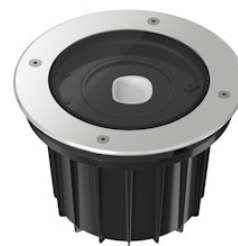

FLOS

FA53401256.A Matte Stainless Steel

A-Rise 145 Wall Washer

Designed by FLOS Outdoor, 2012

LED light source included. Integrated 24V dc ON/OFF remote electric power supply. Adjustment on vertical axis: 15° max. Rotation on horizontal axis: 359° max. Remote power supply that must be placed in a junction box, equipped with a protruding, 400 mm cable with an M12 screw-on connector that guarantees the water tightness of the luminaire, and with a 250 mm cable for the connection to the power line. Extra clear transparent glass. Adjustable light intensity version available upon request.

Are you a professional and your project needs consulting and support?

[BOOK AN APPOINTMENT](#)

Main specifications

| | |
|------------------------|---------------|
| EAN | 8054793667782 |
| Mounting | In-ground |
| Light source type | LED |
| Light sources included | Yes |
| LED type | Power LED |
| Number of lamps | 1 |
| Power (W) | 6 |
| System power (W) | 8 |
| Source flux (lm) | 547 |
| Lumen Output (lm) | 444 |

Physical

| | |
|--------------------------|-----------------------|
| Colour | Matte Stainless Steel |
| Orientation | Adjustable |
| Rotation (°) | 359 |
| Longitudinal tilting (°) | 15 |
| Net weight (kg) | 1.25 |
| Package height (mm) | 140 |
| Package width (mm) | 190 |
| Package length (mm) | 190 |
| Package volume (m3) | 0.01 |
| IP internal | 67 |
| IP external | 66 |