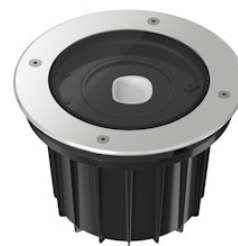

FLOS

FA53401156.A Matte Stainless Steel

A-Rise 145 Wall Washer

Designed by FLOS Outdoor, 2012

LED light source included. Integrated 24V dc ON/OFF remote electric power supply. Adjustment on vertical axis: 15° max. Rotation on horizontal axis: 359° max. Remote power supply that must be placed in a junction box, equipped with a protruding, 400 mm cable with an M12 screw-on connector that guarantees the water tightness of the luminaire, and with a 250 mm cable for the connection to the power line. Extra clear transparent glass. Adjustable light intensity version available upon request.

Are you a professional and your project needs consulting and support?

[BOOK AN APPOINTMENT](#)

Main specifications

EAN	8054793667591
Mounting	In-ground
Light source type	LED
Light sources included	Yes
LED type	Power LED
Number of lamps	1
Power (W)	6
System power (W)	8
Source flux (lm)	630
Lumen Output (lm)	511

Physical

Colour	Matte Stainless Steel
Orientation	Adjustable
Rotation (°)	359
Longitudinal tilting (°)	15
Net weight (kg)	1.25
Package height (mm)	140
Package width (mm)	190
Package length (mm)	190
Package volume (m3)	0.01
IP internal	67
IP external	66