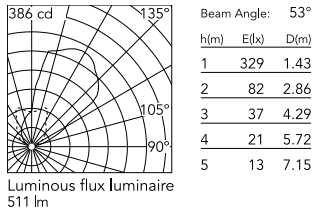

Physical

Colour	Matte Stainless Steel
Orientation	Adjustable
Rotation (°)	359
Longitudinal tilting (°)	15
Net weight (kg)	1.25
Package height (mm)	140
Package width (mm)	190
Package length (mm)	190
Package volume (m3)	0.01
IP internal	67
IP external	66

Download

[Mounting instructions](#) ZIP

Photometric Files

[LDT / IES](#) ZIP

Technical Drawings

[2D](#) ZIP

[3D](#) ZIP

Schematic light drawing

Photometric

Lighting type	Direct
Light distribution	Asymmetric
CCT (K)	4000
CRI>	80
Beam angle C0-180 (°)	54
Beam angle C90-270 (°)	66
Extreme cut off	No

Electrical

Insulation class	II
Frequency (Hz)	50/60
Main voltage (Vac)	220-240
Power supply	Remote included
Dimmable	No
Power supply type	Non Dimmable
Dimming interface	Not Dimmable
Emergency	No