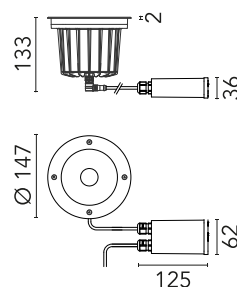

FLOS

FA53401156.A Matte Stainless Steel

A-Rise 145 Wall Washer

Designed by FLOS Outdoor, 2012

LED light source included. Integrated 24V dc ON/OFF remote electric power supply. Adjustment on vertical axis: 15° max. Rotation on horizontal axis: 359° max. Remote power supply that must be placed in a junction box, equipped with a protruding, 400 mm cable with an M12 screw-on connector that guarantees the water tightness of the luminaire, and with a 250 mm cable for the connection to the power line. Extra clear transparent glass. Adjustable light intensity version available upon request.

Are you a professional and your project needs consulting and support?

[BOOK AN APPOINTMENT](#)

Main specifications

EAN	8054793667591
Mounting	In-ground
Light source type	LED
Light sources included	Yes
LED type	Power LED
Number of lamps	1
Power (W)	6
System power (W)	8
Source flux (lm)	630
Lumen Output (lm)	511

Physical

Colour	Matte Stainless Steel
Orientation	Adjustable
Rotation (°)	359
Longitudinal tilting (°)	15
Net weight (kg)	1.25
Package height (mm)	140
Package width (mm)	190
Package length (mm)	190
Package volume (m3)	0.01
IP internal	67
IP external	66