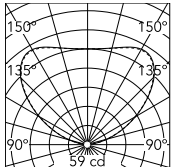

Physical

| | |
|---------------------|-----------------------|
| Colour | Matte Stainless Steel |
| Orientation | Fixed |
| Net weight (kg) | 0.53 |
| Package height (mm) | 175 |
| Package width (mm) | 135 |
| Package length (mm) | 135 |
| IP internal | 67 |
| IP external | 66 |

Non-replaceable light source

Schematic light drawing

Beam Angle: 120°

| h(m) | E(lx) | D(m) |
|------|-------|-------|
| 1 | 51 | 3.49 |
| 2 | 13 | 6.98 |
| 3 | 6 | 10.48 |
| 4 | 3 | 13.97 |
| 5 | 2 | 17.46 |

Luminous flux luminaire
189 lm

Photometric

| | |
|------------------------|-----------|
| Lighting type | Direct |
| Light distribution | Symmetric |
| CCT (K) | 3000 |
| CRI> | 80 |
| Beam angle C0-180 (°) | 120 |
| Beam angle C90-270 (°) | 120 |
| Extreme cut off | No |