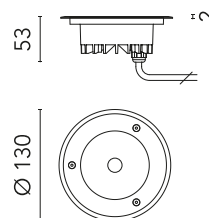

FLOS

FA53000856.A Matte Stainless Steel

A-Rise 130

Designed by FLOS Outdoor, 2012

4W - 189lm - 3000K - CRI> 80 - Beam° 120

Mains voltage LED light source included. Requires a junction box to be ordered separately. The luminaire is equipped with a protruding, neoprene, 250 mm cable with an integrated 2-way, 3-pole H2O STOP connection system guaranteeing the water tightness of the connection. Frosted glass.

Physical

| | |
|---------------------|-----------------------|
| Colour | Matte Stainless Steel |
| Orientation | Fixed |
| Net weight (kg) | 0.53 |
| Package height (mm) | 175 |
| Package width (mm) | 135 |
| Package length (mm) | 135 |
| IP internal | 67 |
| IP external | 66 |

Luminous flux luminaire
189 lm

Photometric

| | |
|------------------------|-----------|
| Lighting type | Direct |
| Light distribution | Symmetric |
| CCT (K) | 3000 |
| CRI> | 80 |
| Beam angle C0-180 (°) | 120 |
| Beam angle C90-270 (°) | 120 |
| Extreme cut off | No |