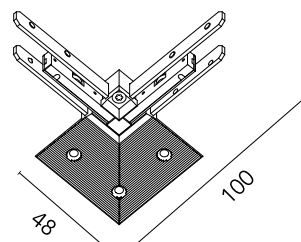

FLOS

06.6030.14 Black

90° Corner. Electrical/mechanical connection

Designed by FLOS Architectural, 2020

Track

Non-feedable. Luminaires cannot be located on corners.

Are you a professional and your project needs consulting and support?

[BOOK AN APPOINTMENT](#)

Main specifications

Mounting	Track
Environments	Indoor dry location
Light sources included	No
Power (W)	120

Physical

Colour	Black
Net weight (kg)	0.04
IP internal	20

Download

[Mounting instructions](#)