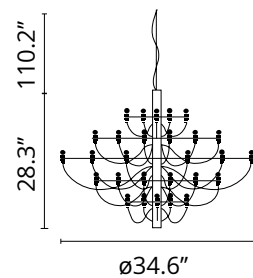

Incandescent - 30 x 15W

Since 1958, this iconic Gino Sarfatti design has served as an ultra-modern representation of the traditional mid-century chandelier. Every detail of this state-of-the-art ceiling light is exceptional, from the mirror-polish finish of its main steel structure to the way each bulb is fitted with its own horizontal arm and the graceful wiring meandering down the stem. The 2097 collection is available in incandescent and LED versions and in brass, chrome, and new matte black finishes. Available in three models: 2097/18 2097/30 2097/50. Behind the Design: Renewed for his contribution to the modern architectural movement in lighting, creator Gino Sarfatti designed the 2097 Chandelier in accordance with his legendary utilitarianism and overall desire to create humble yet powerful pieces. Bulbs Included.