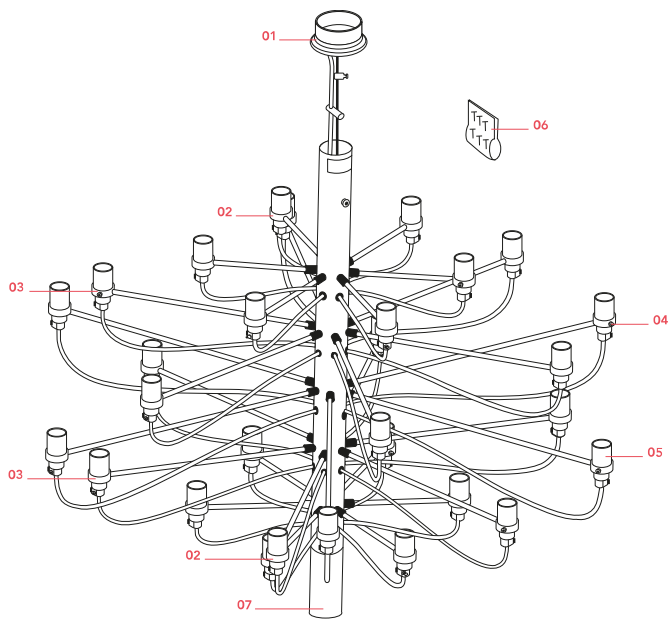

### Physical

Color	Matte White
Length (in)	34.65
Cord color	White
Cord length (in)	110.236
Canopy color	White
Canopy height (in)	1.102
Net weight (lb)	11.9
Gross weight (lb)	12.79
Package height (in)	2.95
Package width (in)	10.63
Package length (in)	29.53
Package volume (in)	926.83
IP internal	20

## Spare Parts

- |     |                               |           |
|-----|-------------------------------|-----------|
| 01. | 2097-18-30 white ceiling rose | RFU150309 |
| 05. | 2097 E12 white lamp holder    | RF36754   |
| 06. | 2097 White screw kit          | RF1400400 |
| 07. | 2097/18-30 white lower cap    | RF1350109 |