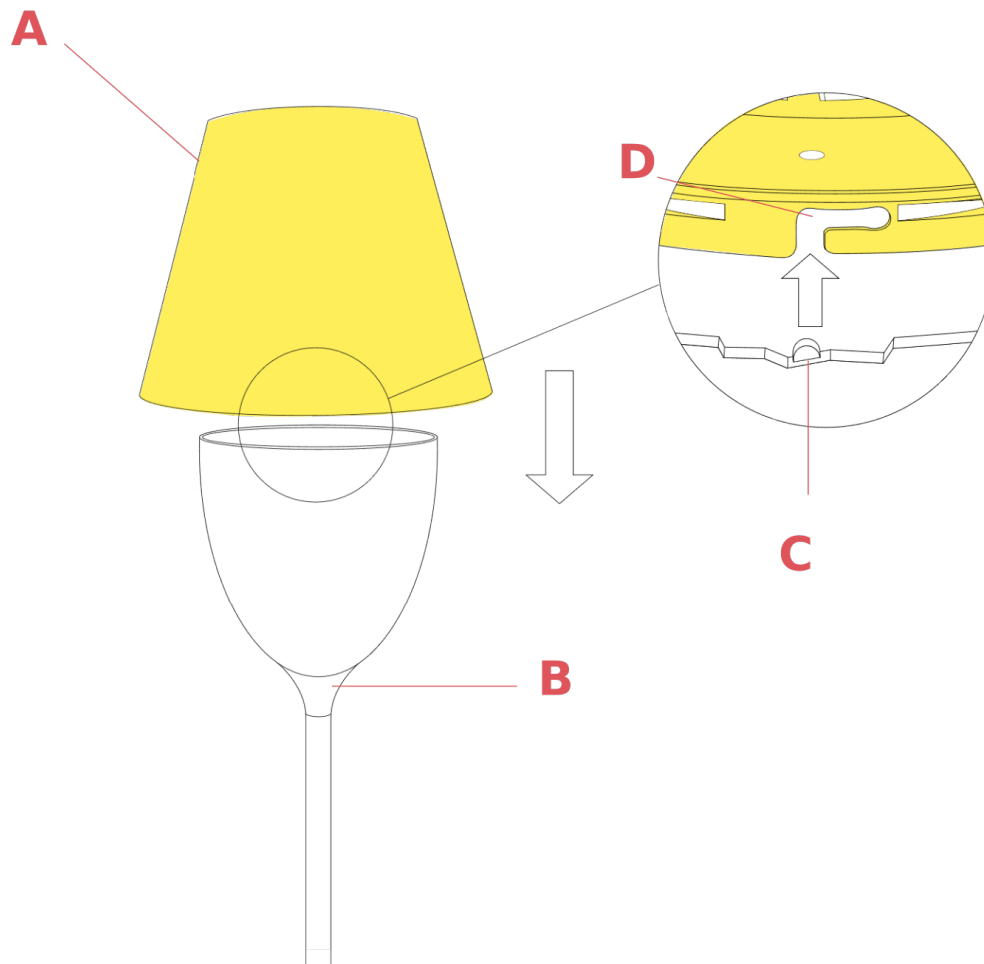

F6298007

Ktribe Floor 3 Ivory soft diffuser assembly

WARNING! When installing and whenever acting on the appliance, ensure that the power supply has been switched off.
For the installation of the spare-part, it is necessary to consult a qualified electrician.

F6298007

Ktribe Floor 3 Ivory soft diffuser assembly

Fig.1

Install the external diffuser (A) onto the internal diffuser (B) being careful to make the three pins (C) in the internal diffuser correspond with the relative housings (D) in the external diffuser. Once carried out this operation it is necessary to lock the external diffuser by turning it slightly clockwise.