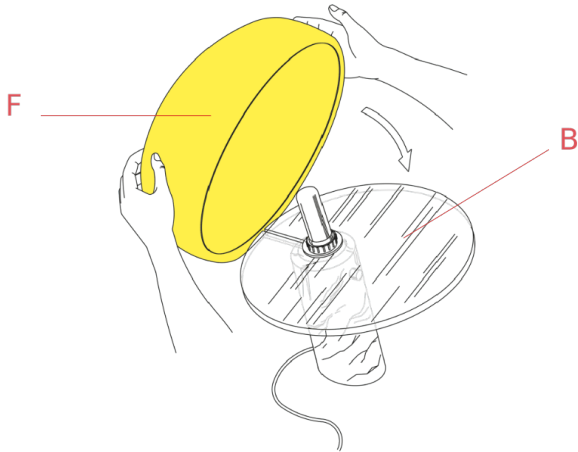

RF80966

Snoopy Black reflector

WARNING! When installing and whenever acting on the appliance, ensure that the power supply has been switched off.
For the installation of the spare-part, it is necessary to consult a qualified electrician.

RF80966

Snoopy Black reflector

Fig.1

Fig.2

Position the reflector (F) on the glass (B) ensuring that the anti rotation tooth (G) is inserted in the groove of the glass diffuser.

WARNING! When installing and whenever acting on the appliance, ensure that the power supply has been switched off. For the installation of the spare-part, it is necessary to consult a qualified electrician.