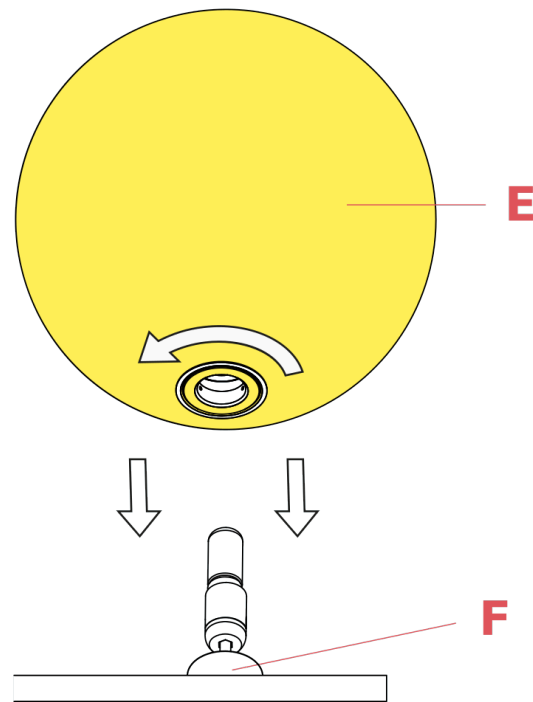

F3136057

IC Lights 1 diffuser for chrome version

Fig.1

Assemble the glass diffuser (E) by fastening it delicately to the lamp body's ferrule (F).

WARNING! When installing and whenever acting on the appliance, ensure that the power supply has been switched off.
For the installation of the spare-part, it is necessary to consult a qualified electrician.