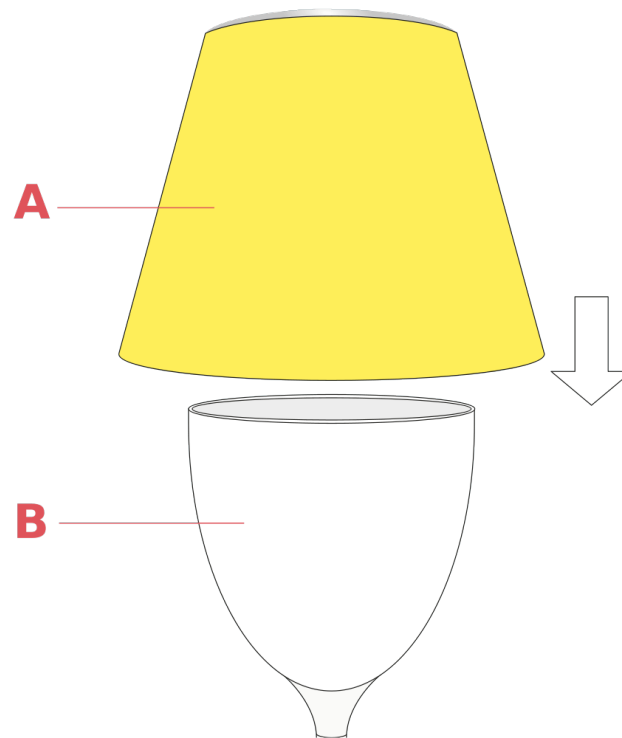

RF6255006

KTribe Wall & Floor 1 aluminized bronze diffuser assembly

WARNING! When installing and whenever acting on the appliance, ensure that the power supply has been switched off.
For the installation of the spare-part, it is necessary to consult a qualified electrician.

RF6255006

KTribe Wall & Floor 1 aluminized bronze diffuser assembly

Fig.1

Lock the external diffuser (A) to the inner diffuser (B) by forcing (pushing) it to clicks-on.
To lock the Soft version diffusers, it is necessary to locate the diffuser (A) on top of the inner diffuser (B) and force it harder in way that it clips-on to the diffuser (B).