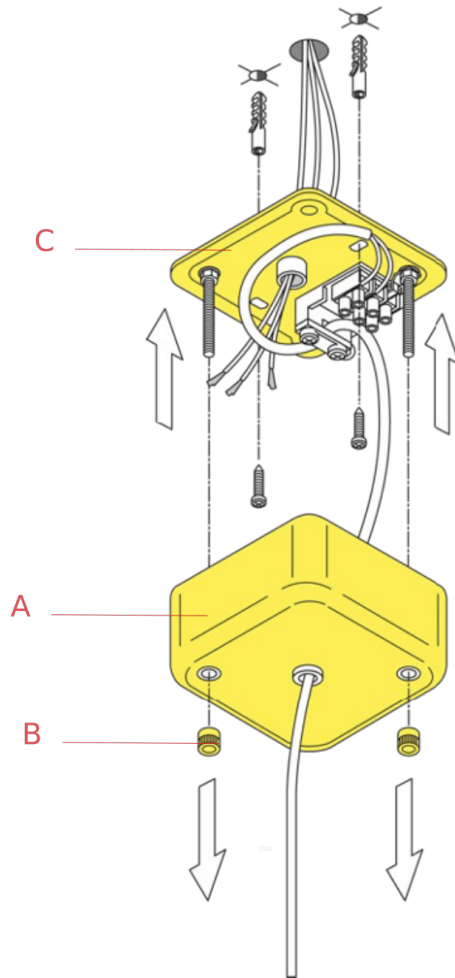

**F650000** Splügen Bräu**EN****RF6500109**

Splügen Brau Complete ceiling rose

WARNING! When installing and whenever acting on the appliance, ensure that the power supply has been switched off.  
For the installation of the spare-part, it is necessary to consult a qualified electrician.

# RF6500109

Splügen Brau Complete ceiling rose

Fig.1

Open the washer (A) by unscrewing the pawls (B). Fasten the wall bracket (C) using the stud bolts. NOTE : Choose screw anchors that are suitable for the surface which shall be assembled upon.