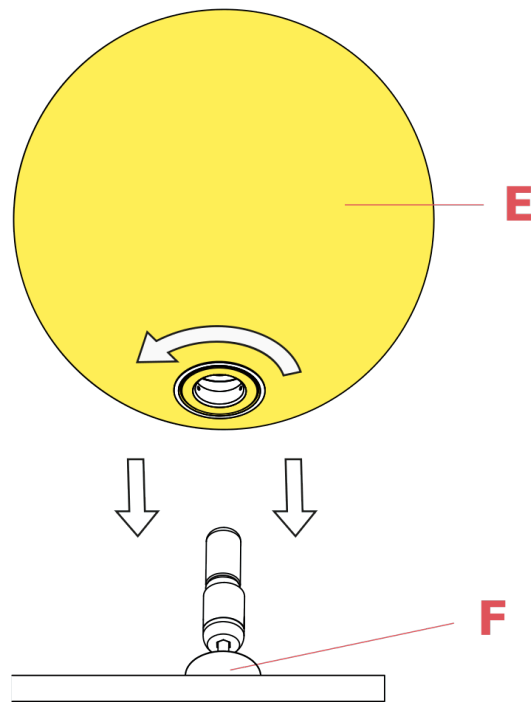

F3137059

IC Lights 2 diffuser for brass version

WARNING! When installing and whenever acting on the appliance, ensure that the power supply has been switched off.
For the installation of the spare-part, it is necessary to consult a qualified electrician.

F3137059

IC Lights 2 diffuser for brass version

Fig.1

Assemble the glass diffuser (E) by fastening it delicately to the lamp body's ferrule (F).

WARNING! When installing and whenever acting on the appliance, ensure that the power supply has been switched off.
For the installation of the spare-part, it is necessary to consult a qualified electrician.