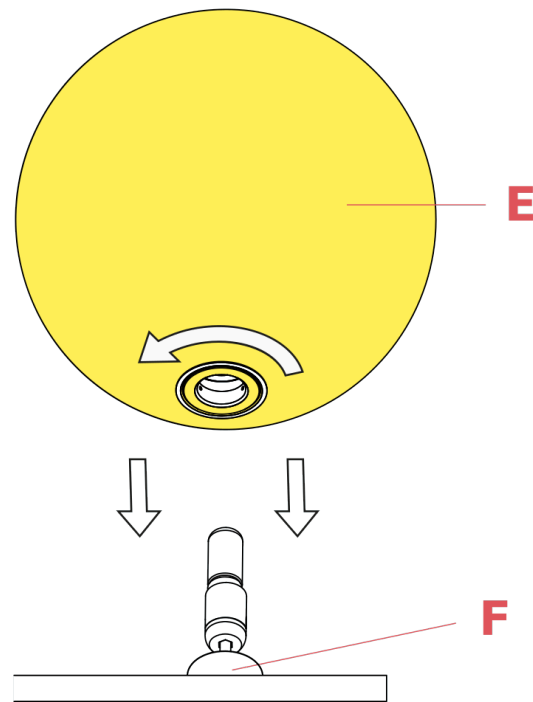

F3137057

IC Lights 2 diffuser for chrome version

WARNING! When installing and whenever acting on the appliance, ensure that the power supply has been switched off.
For the installation of the spare-part, it is necessary to consult a qualified electrician.

F3137057

IC Lights 2 diffuser for chrome version

Fig.1

Assemble the glass diffuser (E) by fastening it delicately to the lamp body's ferrule (F).

WARNING! When installing and whenever acting on the appliance, ensure that the power supply has been switched off.
For the installation of the spare-part, it is necessary to consult a qualified electrician.