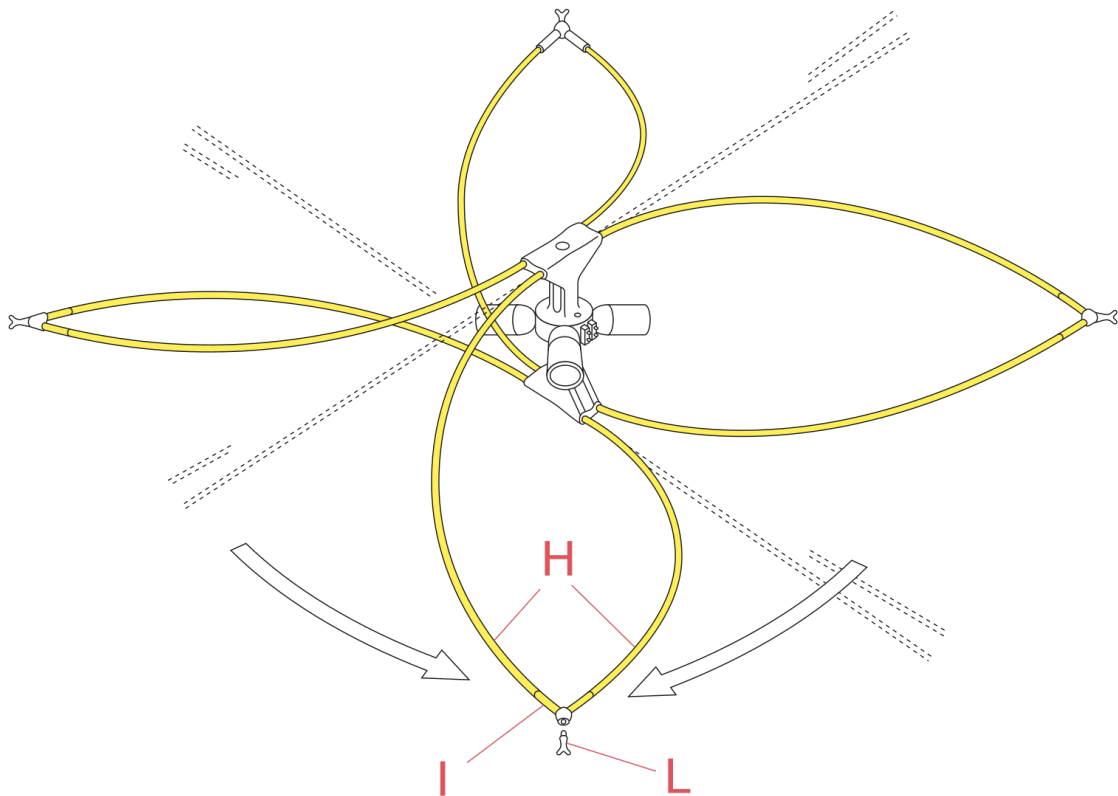

RF05757

Ariette 2 fiberglass rod d.6 mm 6x670

WARNING! When installing and whenever acting on the appliance, ensure that the power supply has been switched off.
For the installation of the spare-part, it is necessary to consult a qualified electrician.

RF05757

Ariette 2 fiberglass rod d.6 mm 6x670

Fig.1

ATTENTION!!! Please be careful when doing this operation.
Connect to the extremities the rods (H) and fix them inserting them well inside the "V" shape connectors (I) and with their relative adjustable forks (L).