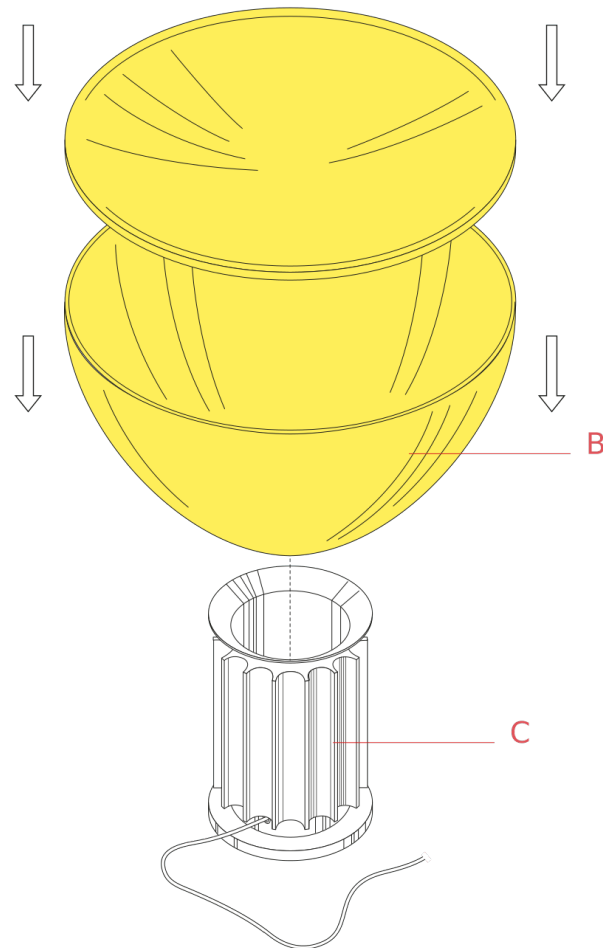

F6606000

Taccia Small led transparent diffuser & shiny reflector

WARNING! When installing and whenever acting on the appliance, ensure that the power supply has been switched off.
For the installation of the spare-part, it is necessary to consult a qualified electrician.

F6606000

Taccia Small led transparent diffuser & shiny reflector

Fig.1

Position the diffuser (B) and the reflector (A) on the base (C).

WARNING! When installing and whenever acting on the appliance, ensure that the power supply has been switched off.
For the installation of the spare-part, it is necessary to consult a qualified electrician.