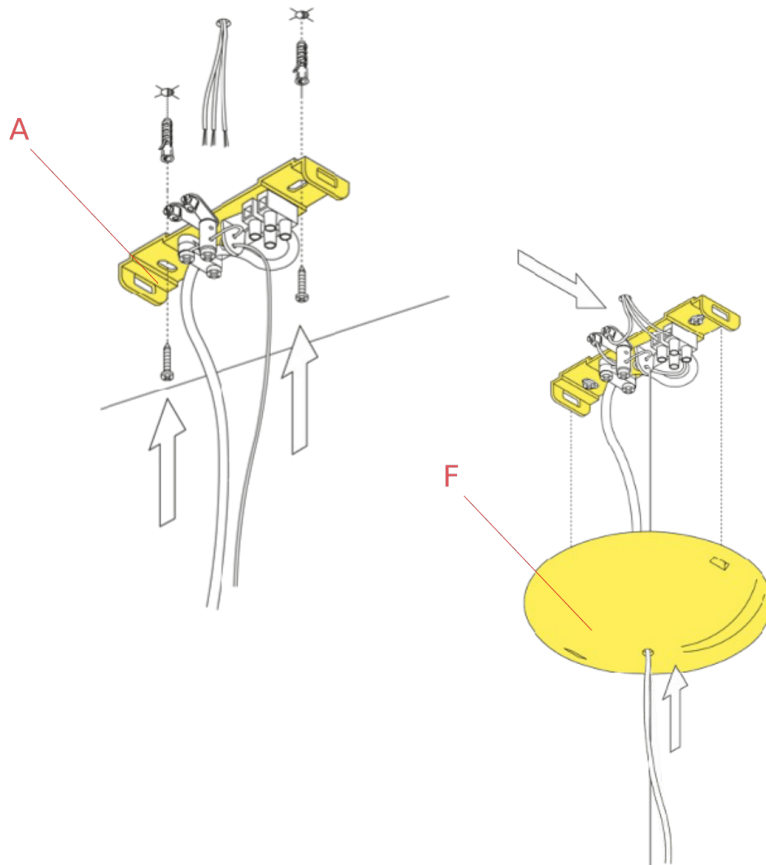

# RA3690209

White rose assembly

WARNING! When installing and whenever acting on the appliance, ensure that the power supply has been switched off.  
For the installation of the spare-part, it is necessary to consult a qualified electrician.

**RA3690209**

White rose assembly

Fig.1

Fix the wall fixture (A) with the appropriate expansion bolts. NOTE: Select and employ screw anchors which are suited to the surface where the appliance is to be installed.  
Connect the power cable to the terminal box (not supplied with the sparepart).  
Mount the ceiling-rose (F).

WARNING! When installing and whenever acting on the appliance, ensure that the power supply has been switched off.  
For the installation of the spare-part, it is necessary to consult a qualified electrician.