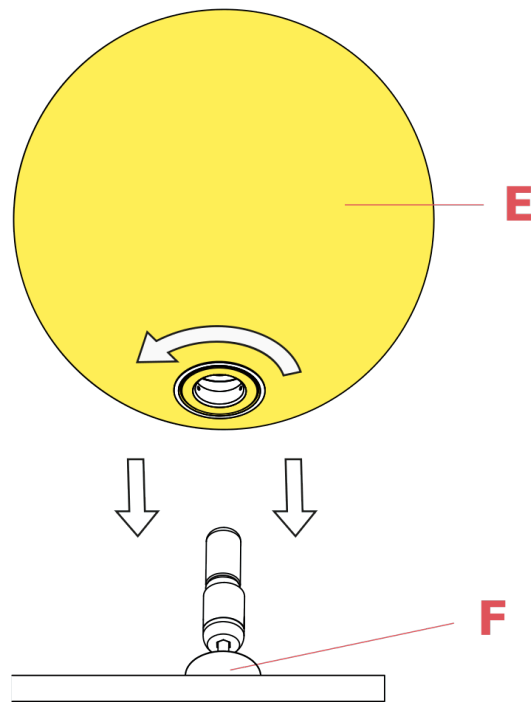

F3137030

IC Lights 2 diffuser for black version

WARNING! When installing and whenever acting on the appliance, ensure that the power supply has been switched off.
For the installation of the spare-part, it is necessary to consult a qualified electrician.

F3137030

IC Lights 2 diffuser for black version

Fig.1

Assemble the glass diffuser (E) by fastening it delicately to the lamp body's ferrule (F).

WARNING! When installing and whenever acting on the appliance, ensure that the power supply has been switched off.
For the installation of the spare-part, it is necessary to consult a qualified electrician.