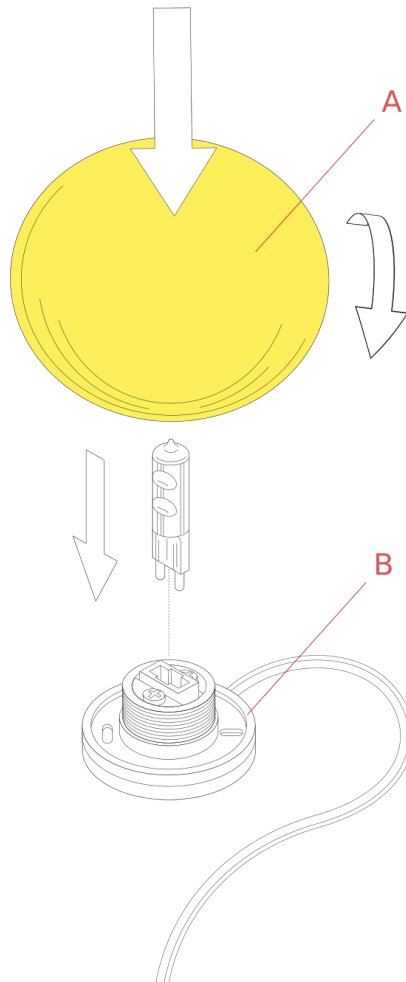

RF4190400

Mini Glo-Ball Ceiling/Wall & Table new diffuser assembly

WARNING! When installing and whenever acting on the appliance, ensure that the power supply has been switched off.
For the installation of the spare-part, it is necessary to consult a qualified electrician.

RF4190400

Mini Glo-Ball Ceiling/Wall & Table new diffuser assembly

Fig.1

Fasten the diffuser (A) to the lamp body (C).

WARNING! When installing and whenever acting on the appliance, ensure that the power supply has been switched off.
For the installation of the spare-part, it is necessary to consult a qualified electrician.

RF4190400

Mini Glo-Ball Ceiling/Wall & Table new diffuser assembly

Fig.1

Fasten the diffuser (A) to the lamp body (B).

WARNING! When installing and whenever acting on the appliance, ensure that the power supply has been switched off.
For the installation of the spare-part, it is necessary to consult a qualified electrician.