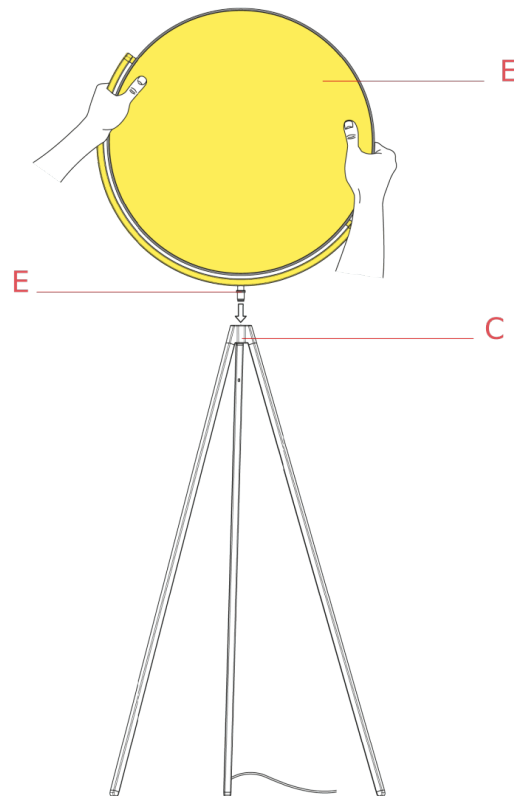

F6632030

Superloon Black diffuser

Fig.1

Mount the diffuser head (E) inserting the pin (F) in the hole of the base element (C).

WARNING! When installing and whenever acting on the appliance, ensure that the power supply has been switched off.
For the installation of the spare-part, it is necessary to consult a qualified electrician.

F6632030

Superloon Black diffuser

Fig.2

The light beam's direction can be adjusted by rotating the head (E) into the desired position.

WARNING! When installing and whenever acting on the appliance, ensure that the power supply has been switched off.
For the installation of the spare-part, it is necessary to consult a qualified electrician.