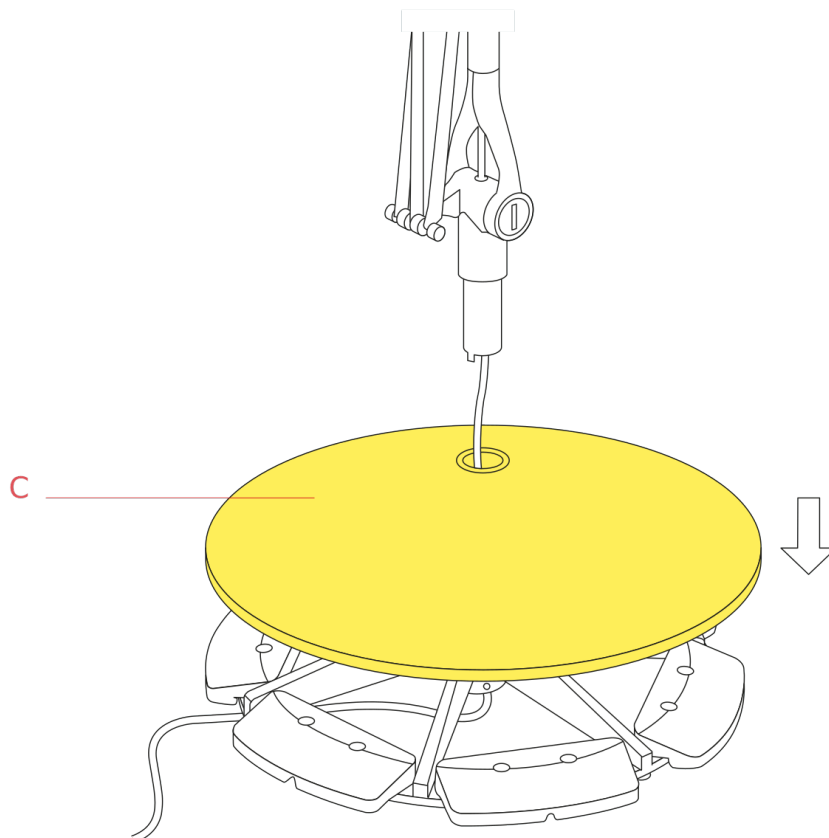

RF6372300

Superarchimoon Grey base cover

WARNING! When installing and whenever acting on the appliance, ensure that the power supply has been switched off.
For the installation of the spare-part, it is necessary to consult a qualified electrician.

RF6372300

Superarchimoon Grey base cover

Fig.1

Insert the feeding cable (W) into the base cover hole (G) and through the base hole (E).

WARNING! When installing and whenever acting on the appliance, ensure that the power supply has been switched off.
For the installation of the spare-part, it is necessary to consult a qualified electrician.

RF6372300

Superarchimoon Grey base cover

Fig.2

Position the base cover (C) on top of the base.

WARNING! When installing and whenever acting on the appliance, ensure that the power supply has been switched off.
For the installation of the spare-part, it is necessary to consult a qualified electrician.