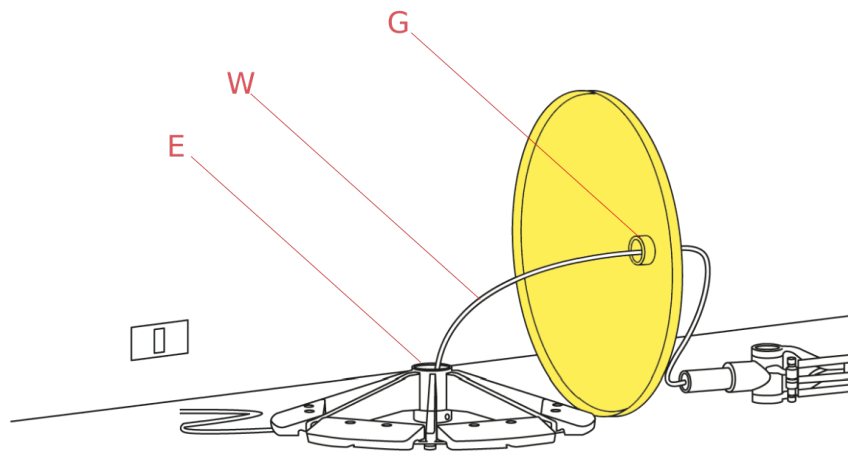

RF6372300

Superarchimoon Grey base cover

Fig.1

Insert the feeding cable (W) into the base cover hole (G) and through the base hole (E).

WARNING! When installing and whenever acting on the appliance, ensure that the power supply has been switched off.
For the installation of the spare-part, it is necessary to consult a qualified electrician.

RF6372300

Superarchimoon Grey base cover

Fig.2

Position the base cover (C) on top of the base.

WARNING! When installing and whenever acting on the appliance, ensure that the power supply has been switched off.
For the installation of the spare-part, it is necessary to consult a qualified electrician.