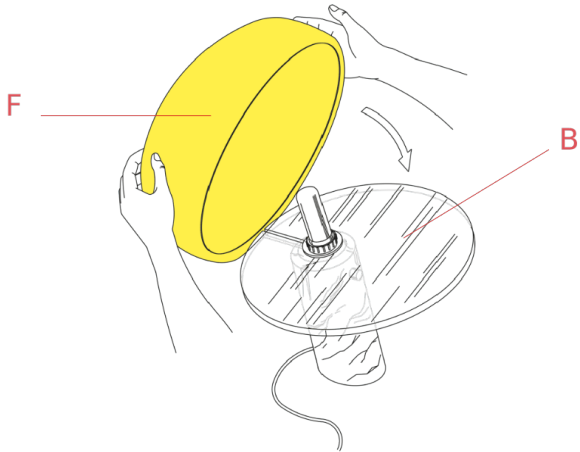

**RF80967**

Snoopy Green reflector

WARNING! When installing and whenever acting on the appliance, ensure that the power supply has been switched off.  
For the installation of the spare-part, it is necessary to consult a qualified electrician.

# RF80967

Snoopy Green reflector

Fig.1

Fig.2

Position the reflector (F) on the glass (B) ensuring that the anti rotation tooth (G) is inserted in the groove of the glass diffuser.

WARNING! When installing and whenever acting on the appliance, ensure that the power supply has been switched off. For the installation of the spare-part, it is necessary to consult a qualified electrician.