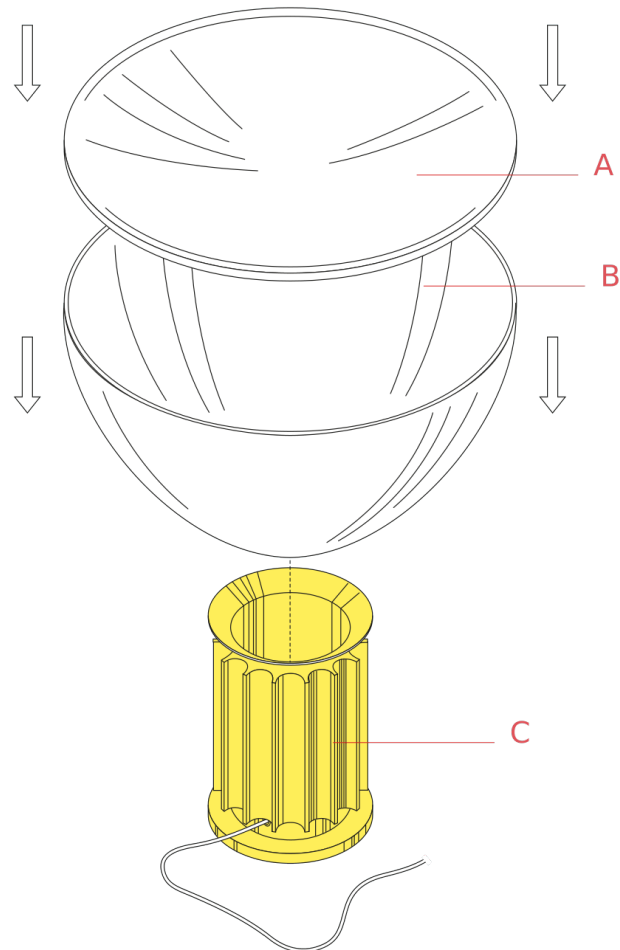

F6608046

Taccia led Anodized bronze base

WARNING! When installing and whenever acting on the appliance, ensure that the power supply has been switched off.
For the installation of the spare-part, it is necessary to consult a qualified electrician.

F6608046

Taccia led Anodized bronze base

Fig.1

Position the diffuser (B) and the reflector (A) on the base (C).

WARNING! When installing and whenever acting on the appliance, ensure that the power supply has been switched off. For the installation of the spare-part, it is necessary to consult a qualified electrician.