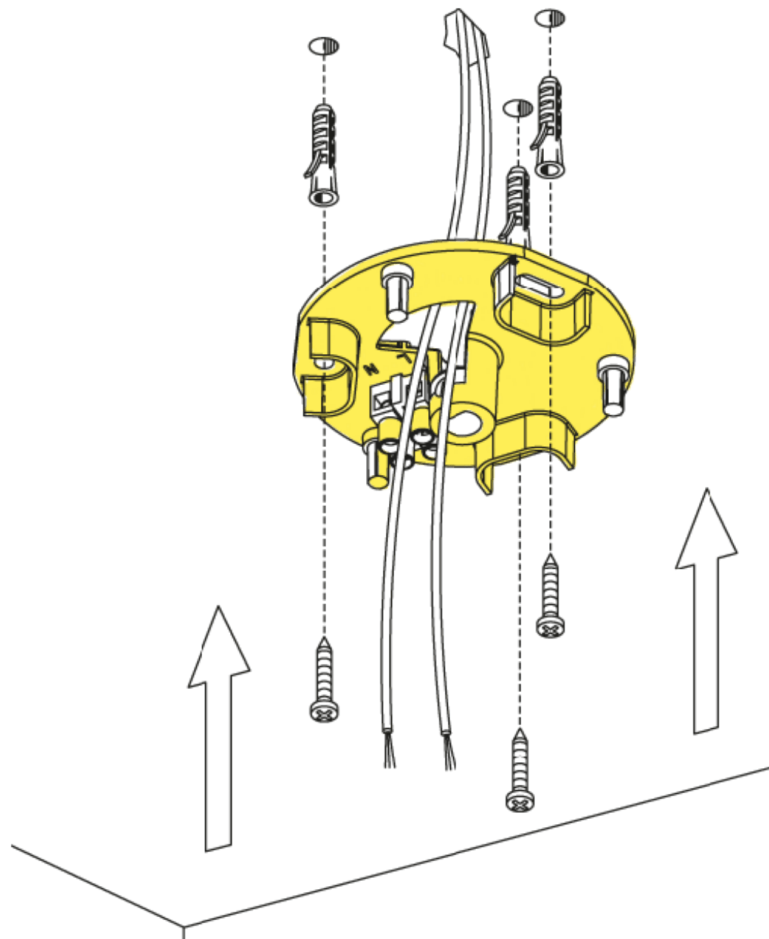

F0095009

Aim Small

WARNING! When installing and whenever acting on the appliance, ensure that the power supply has been switched off.
For the installation of the spare-part, it is necessary to consult a qualified electrician.

F0095009

Aim Small

Fig.1

Install the wall fitting to the ceiling with screws and plugs, ensuring that the power wires pass through the central hole.

NOTE: Choose screw plugs that are suitable for the type of mounting surface.

WARNING! When installing and whenever acting on the appliance, ensure that the power supply has been switched off.
For the installation of the spare-part, it is necessary to consult a qualified electrician.