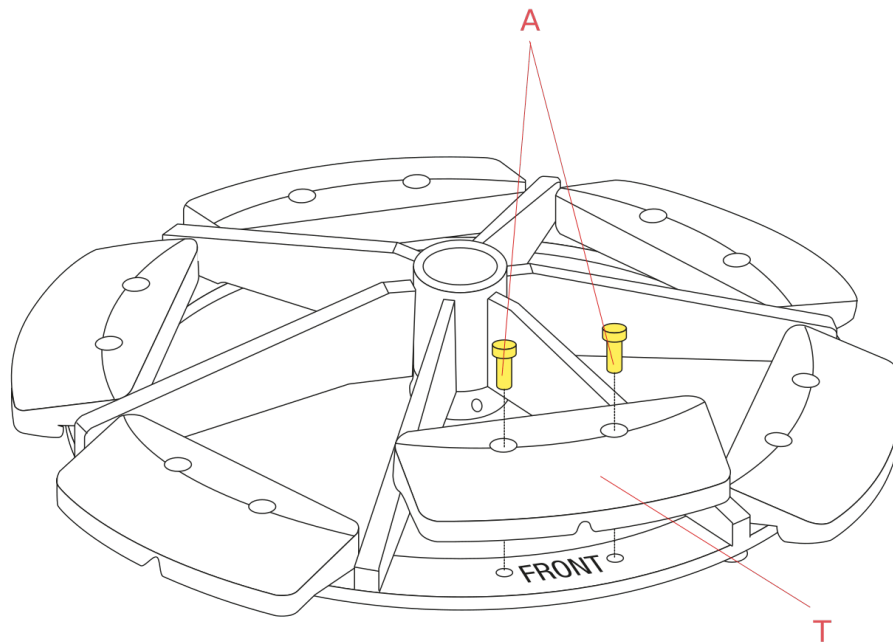

**RF6372200**

Superarchimoon Floor support bag kit

Fig.2

Assemble the counterweights (T) by fastening bolts (A).

WARNING! When installing and whenever acting on the appliance, ensure that the power supply has been switched off.  
For the installation of the spare-part, it is necessary to consult a qualified electrician.