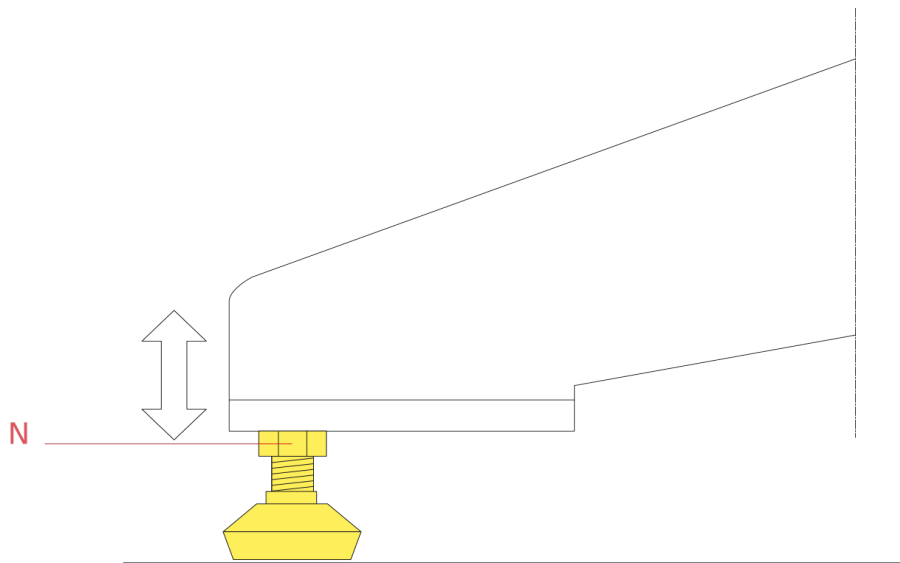

**RF6372200**

Superarchimoon Floor support bag kit

Fig.1

Fasten and unfasten the floor support until you get the right levelness of the lamp base. Once adjusted, lock the supports by tightening the locking nut (N).