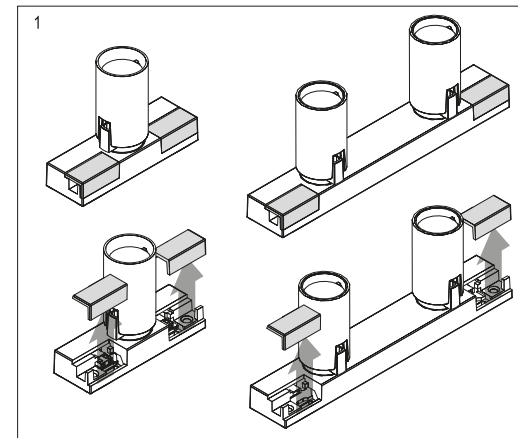

SPOTS (SINGLE AND DOUBLE)