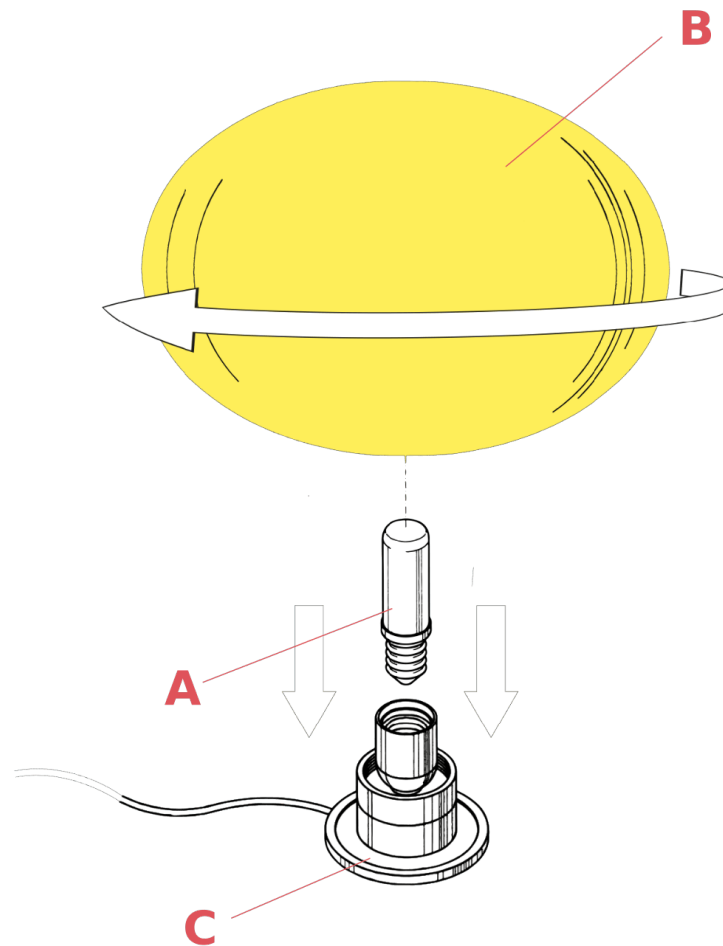

F3050061

Glo-Ball opal diffuser. Grey Base

WARNING! When installing and whenever acting on the appliance, ensure that the power supply has been switched off.
For the installation of the spare-part, it is necessary to consult a qualified electrician.

F3050061

Glo-Ball opal diffuser. Grey Base

Fig.1

Insert the bulb (A). Position the diffuser (B) on the support (C) and secure it, turning it clockwise.

WARNING! When installing and whenever acting on the appliance, ensure that the power supply has been switched off.
For the installation of the spare-part, it is necessary to consult a qualified electrician.

F3050061

Glo-Ball opal diffuser. Grey Base

Fig.2

Insert the bulb (A). Position the diffuser (C) on the support (D) and secure it, turning it clockwise.

WARNING! When installing and whenever acting on the appliance, ensure that the power supply has been switched off.
For the installation of the spare-part, it is necessary to consult a qualified electrician.

F3050061

Glo-Ball opal diffuser. Grey Base

Fig.3

Insert the bulb (A). Position the diffuser (B) on the support (C) and secure it, turning it clockwise.

WARNING! When installing and whenever acting on the appliance, ensure that the power supply has been switched off.
For the installation of the spare-part, it is necessary to consult a qualified electrician.