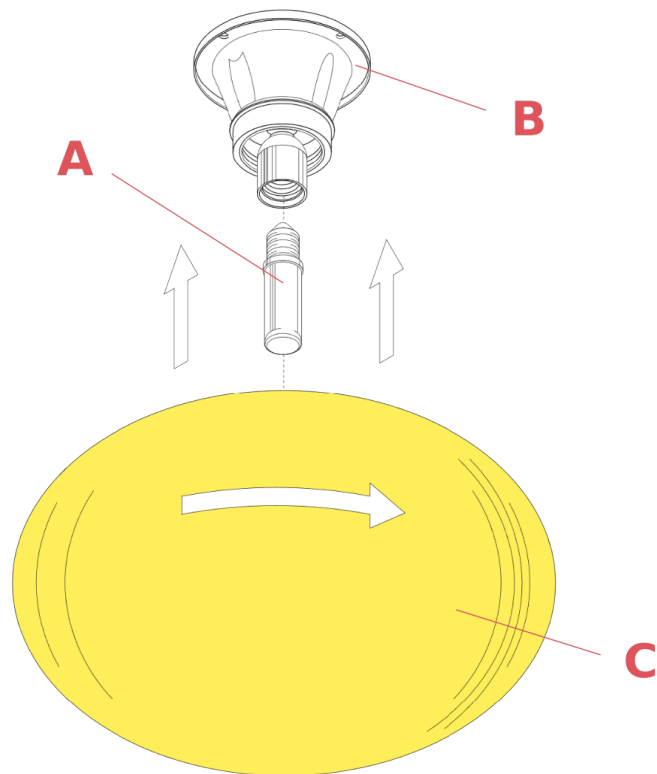

F3050061

Glo-Ball opal diffuser. Grey Base

WARNING! When installing and whenever acting on the appliance, ensure that the power supply has been switched off.
For the installation of the spare-part, it is necessary to consult a qualified electrician.

F3050061

Glo-Ball opal diffuser. Grey Base

Fig.1

Insert the bulb (A). Position the diffuser (B) on the support (C) and secure it, turning it clockwise.

WARNING! When installing and whenever acting on the appliance, ensure that the power supply has been switched off.
For the installation of the spare-part, it is necessary to consult a qualified electrician.

F3050061

Glo-Ball opal diffuser. Grey Base

Fig.2

Insert the bulb (A). Position the diffuser (C) on the support (D) and secure it, turning it clockwise.

WARNING! When installing and whenever acting on the appliance, ensure that the power supply has been switched off.
For the installation of the spare-part, it is necessary to consult a qualified electrician.

F3050061

Glo-Ball opal diffuser. Grey Base

Fig.3

Insert the bulb (A). Position the diffuser (B) on the support (C) and secure it, turning it clockwise.

WARNING! When installing and whenever acting on the appliance, ensure that the power supply has been switched off.
For the installation of the spare-part, it is necessary to consult a qualified electrician.