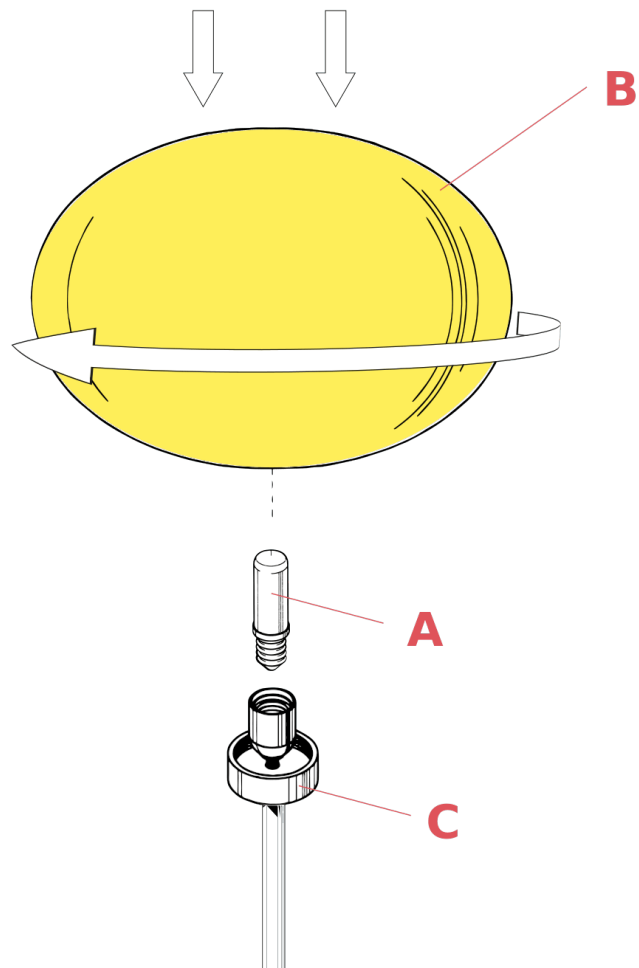

F3050061

Glo-Ball opal diffuser. Grey Base

WARNING! When installing and whenever acting on the appliance, ensure that the power supply has been switched off.
For the installation of the spare-part, it is necessary to consult a qualified electrician.

F3050061

Glo-Ball opal diffuser. Grey Base

Fig.1

Insert the bulb (A). Position the diffuser (B) on the support (C) and secure it, turning it clockwise.

WARNING! When installing and whenever acting on the appliance, ensure that the power supply has been switched off.
For the installation of the spare-part, it is necessary to consult a qualified electrician.

F3050061

Glo-Ball opal diffuser. Grey Base

Fig.2

Insert the bulb (A). Position the diffuser (C) on the support (D) and secure it, turning it clockwise.

WARNING! When installing and whenever acting on the appliance, ensure that the power supply has been switched off.
For the installation of the spare-part, it is necessary to consult a qualified electrician.

F3050061

Glo-Ball opal diffuser. Grey Base

Fig.3

Insert the bulb (A). Position the diffuser (B) on the support (C) and secure it, turning it clockwise.

WARNING! When installing and whenever acting on the appliance, ensure that the power supply has been switched off.
For the installation of the spare-part, it is necessary to consult a qualified electrician.