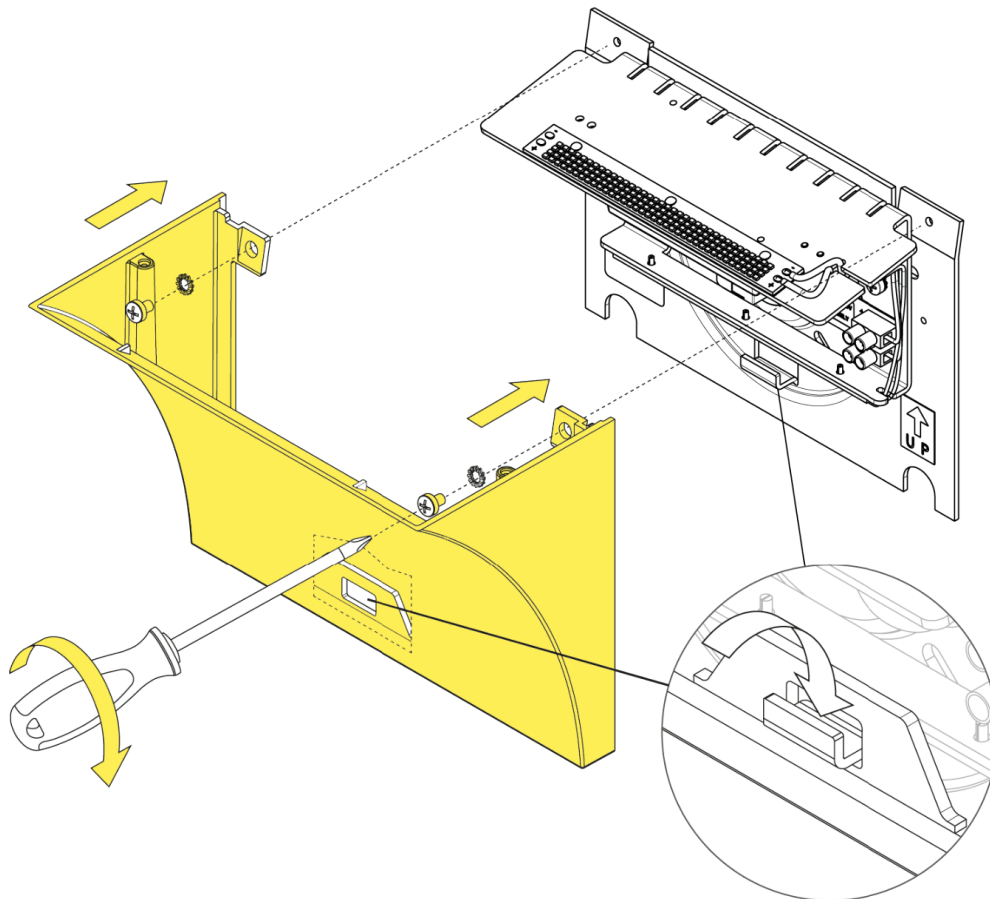

RF25617

Pochette up/Down Body

WARNING! When installing and whenever acting on the appliance, ensure that the power supply has been switched off.
For the installation of the spare-part, it is necessary to consult a qualified electrician.

RF25617

Pochette up/Down Body

Fig.1

Install the lamp body (A) onto the wall attachment (C) and fasten the screws (B).

WARNING! When installing and whenever acting on the appliance, ensure that the power supply has been switched off. For the installation of the spare-part, it is necessary to consult a qualified electrician.