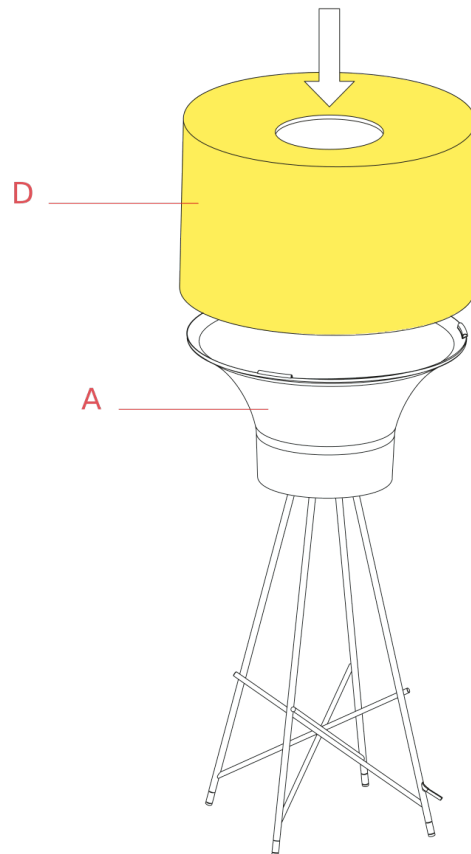

RF16084

Ray Floor 1-Table diffuser

WARNING! When installing and whenever acting on the appliance, ensure that the power supply has been switched off.
For the installation of the spare-part, it is necessary to consult a qualified electrician.

RF16084

Ray Floor 1-Table diffuser

Fig.1

Position the diffuser (D) on the support (A).

WARNING! When installing and whenever acting on the appliance, ensure that the power supply has been switched off.
For the installation of the spare-part, it is necessary to consult a qualified electrician.