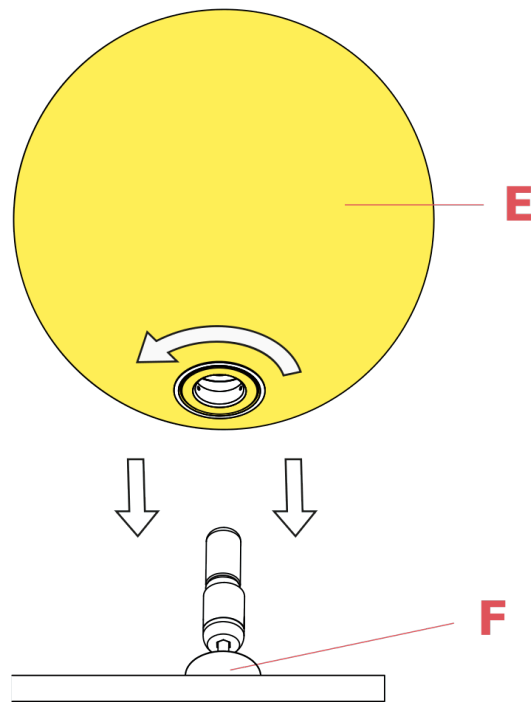

F3136059

IC Lights 1 diffuser for brass version

WARNING! When installing and whenever acting on the appliance, ensure that the power supply has been switched off.
For the installation of the spare-part, it is necessary to consult a qualified electrician.

F3136059

IC Lights 1 diffuser for brass version

Fig.1

Assemble the glass diffuser (E) by fastening it delicately to the lamp body's ferrule (F).

WARNING! When installing and whenever acting on the appliance, ensure that the power supply has been switched off.
For the installation of the spare-part, it is necessary to consult a qualified electrician.