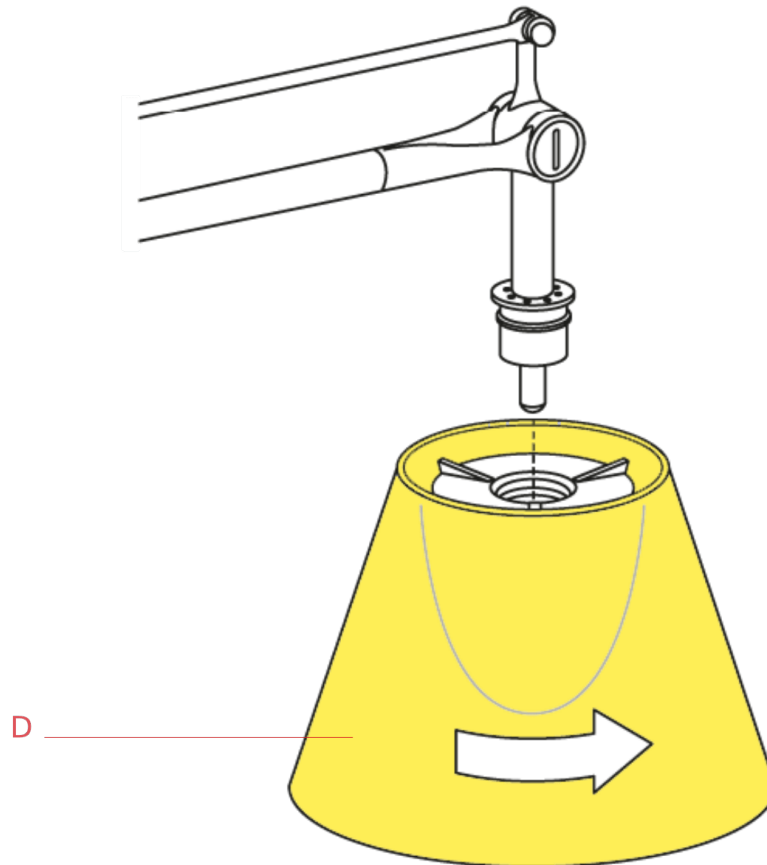

**F6372007**

Superarchimoon Diffuser Assembly

WARNING! When installing and whenever acting on the appliance, ensure that the power supply has been switched off.  
For the installation of the spare-part, it is necessary to consult a qualified electrician.

**F6372007**

Superarchimoon Diffuser Assembly

Fig.1

Fasten the diffuser (D).

WARNING! When installing and whenever acting on the appliance, ensure that the power supply has been switched off.  
For the installation of the spare-part, it is necessary to consult a qualified electrician.