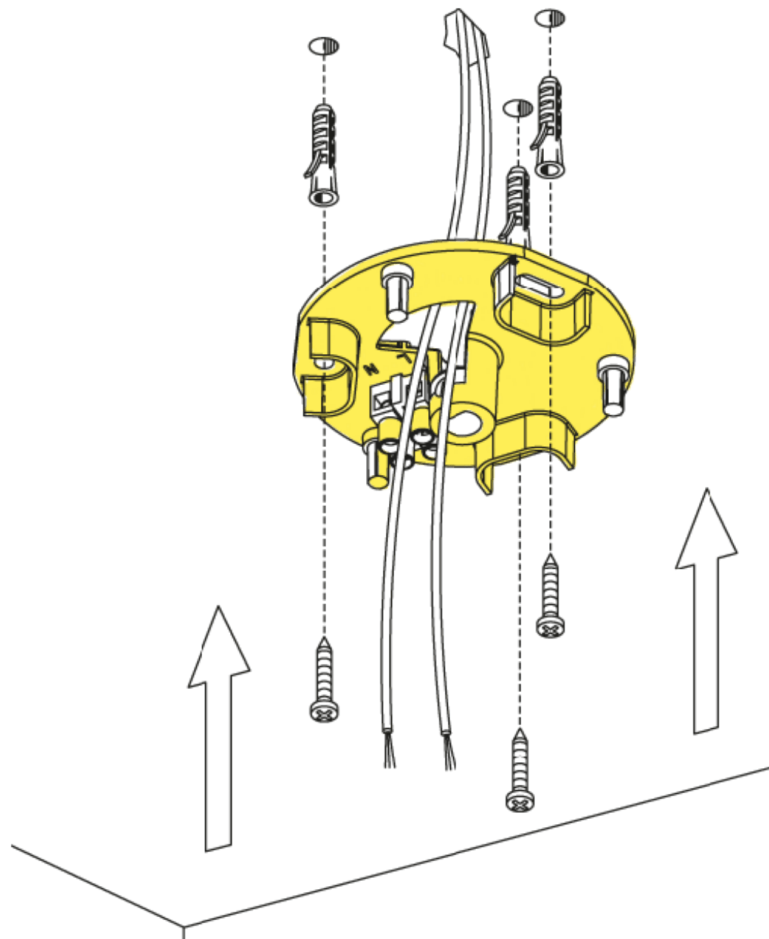

## F0095009

Aim Small

WARNING! When installing and whenever acting on the appliance, ensure that the power supply has been switched off.  
For the installation of the spare-part, it is necessary to consult a qualified electrician.

**F0095009**

Aim Small

Fig.1

Install the wall fitting to the ceiling with screws and plugs, ensuring that the power wires pass through the central hole.

NOTE: Choose screw plugs that are suitable for the type of mounting surface.

WARNING! When installing and whenever acting on the appliance, ensure that the power supply has been switched off.  
For the installation of the spare-part, it is necessary to consult a qualified electrician.