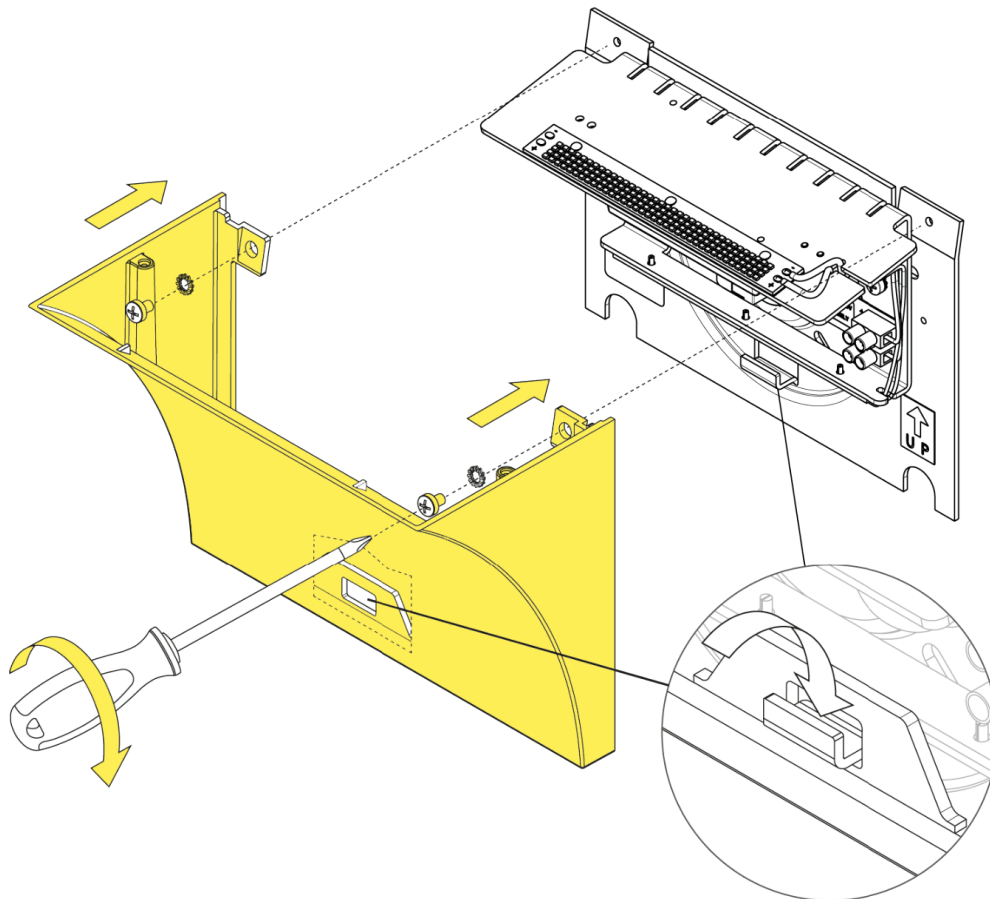

RF25619

Pochette up/Down Body

WARNING! When installing and whenever acting on the appliance, ensure that the power supply has been switched off.
For the installation of the spare-part, it is necessary to consult a qualified electrician.

RF25619

Pochette up/Down Body

Fig.1

Install the lamp body (A) onto the wall attachment (C) and fasten the screws (B).

WARNING! When installing and whenever acting on the appliance, ensure that the power supply has been switched off. For the installation of the spare-part, it is necessary to consult a qualified electrician.