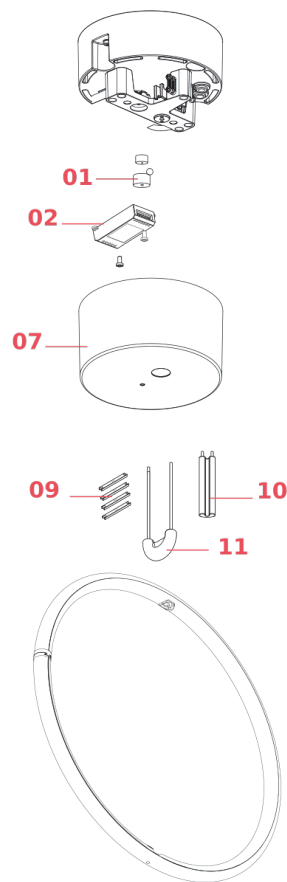

F0416030

Arrangements Small Rose

WARNING! When installing and whenever acting on the appliance, ensure that the power supply has been switched off.
For the installation of the spare-part, it is necessary to consult a qualified electrician.

F0416030

Arrangements Small Rose

Fig.1

- 01. RF0410400 – Stretch cable ceiling rose kit
- 02. RF0410300 – Led dimmer kit
- 05. RF0410500 – Small rose power supply kit
- 08. RF0410700 – Small ceiling rose cover
- 09. RF26602 – Spacers cable
- 10. RF26440 – Regulation cables key
- 11. RF26906 – Element support assembly