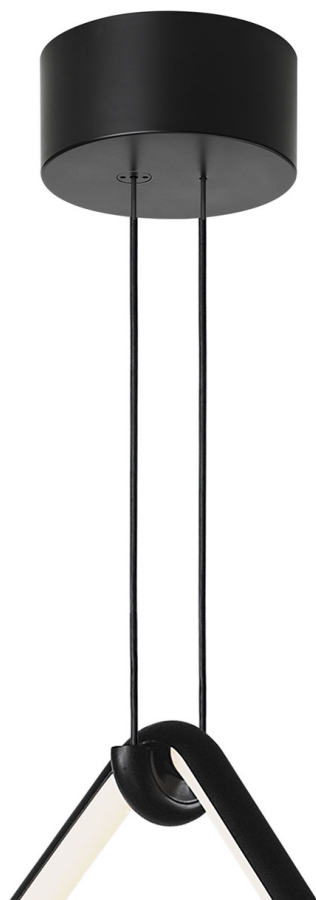

F0416030

Arrangements Small Rose

WARNING! When installing and whenever acting on the appliance, ensure that the power supply has been switched off.
For the installation of the spare-part, it is necessary to consult a qualified electrician.

F0416030

Arrangements Small Rose

Fig.1

- 01. RF0410400 – Stretch cable ceiling rose kit
- 02. RF0410300 – Led dimmer kit
- 05. RF0410500 – Small rose power supply kit
- 08. RF0410700 – Small ceiling rose cover
- 09. RF26602 – Spacers cable
- 10. RF26440 – Regulation cables key
- 11. RF26906 – Element support assembly