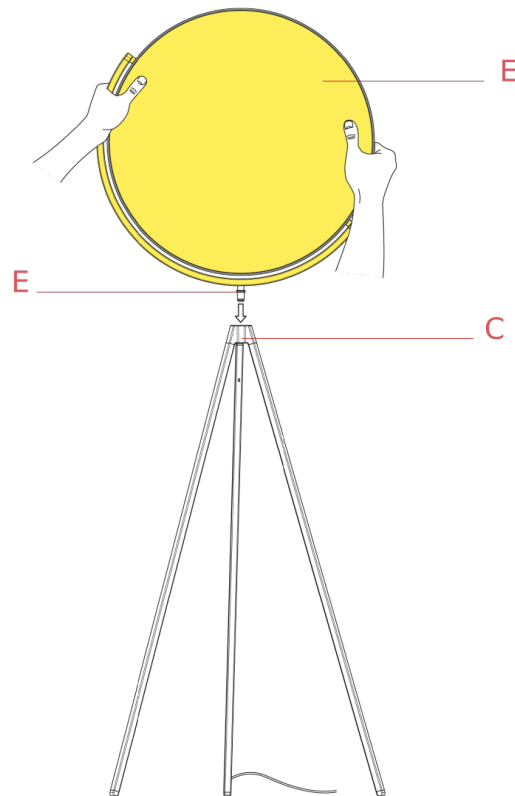

F6632057

Superloon Chrome diffuser

Fig.1

Mount the diffuser head (E) inserting the pin (F) in the hole of the base element (C).

WARNING! When installing and whenever acting on the appliance, ensure that the power supply has been switched off.
For the installation of the spare-part, it is necessary to consult a qualified electrician.

F6632057

Superloon Chrome diffuser

Fig.2

The light beam's direction can be adjusted by rotating the head (E) into the desired position.

WARNING! When installing and whenever acting on the appliance, ensure that the power supply has been switched off.
For the installation of the spare-part, it is necessary to consult a qualified electrician.