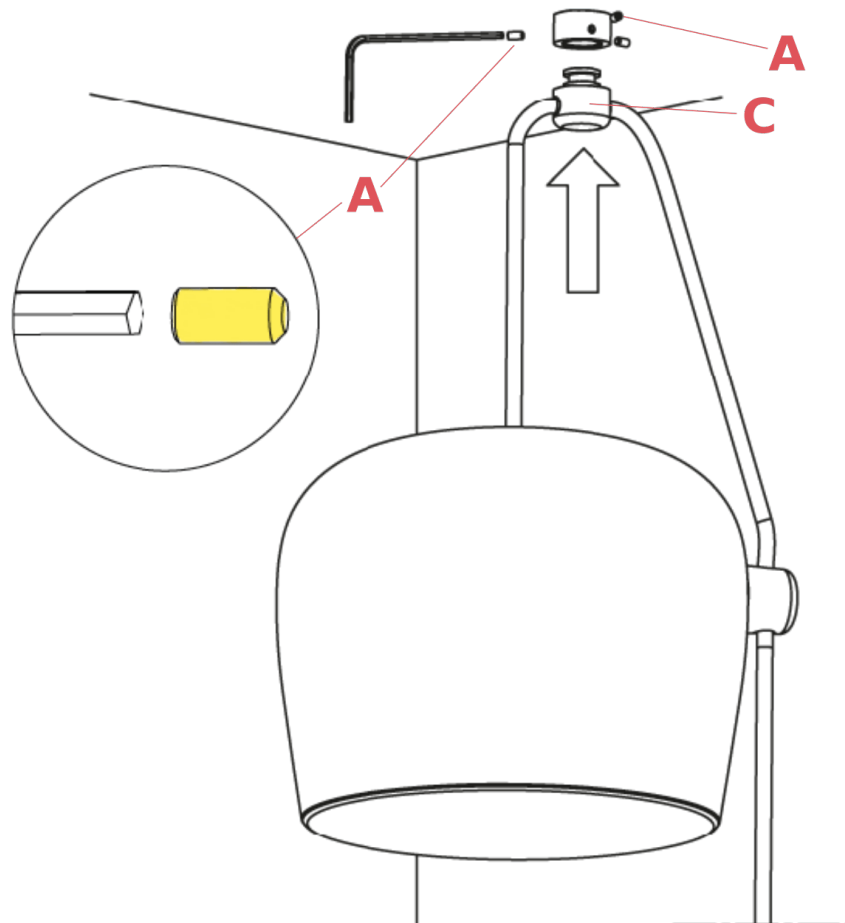

**RF06749**

Aim/Aim Small Kit of quantity 3 m4 screws

WARNING! When installing and whenever acting on the appliance, ensure that the power supply has been switched off.  
For the installation of the spare-part, it is necessary to consult a qualified electrician.

**RF06749**

Aim/Aim Small Kit of quantity 3 m4 screws

Fig.1

Assemble the cable gland (C) to the ceiling attachment (B) and lock it with the 3 screws (A).

WARNING! When installing and whenever acting on the appliance, ensure that the power supply has been switched off.  
For the installation of the spare-part, it is necessary to consult a qualified electrician.