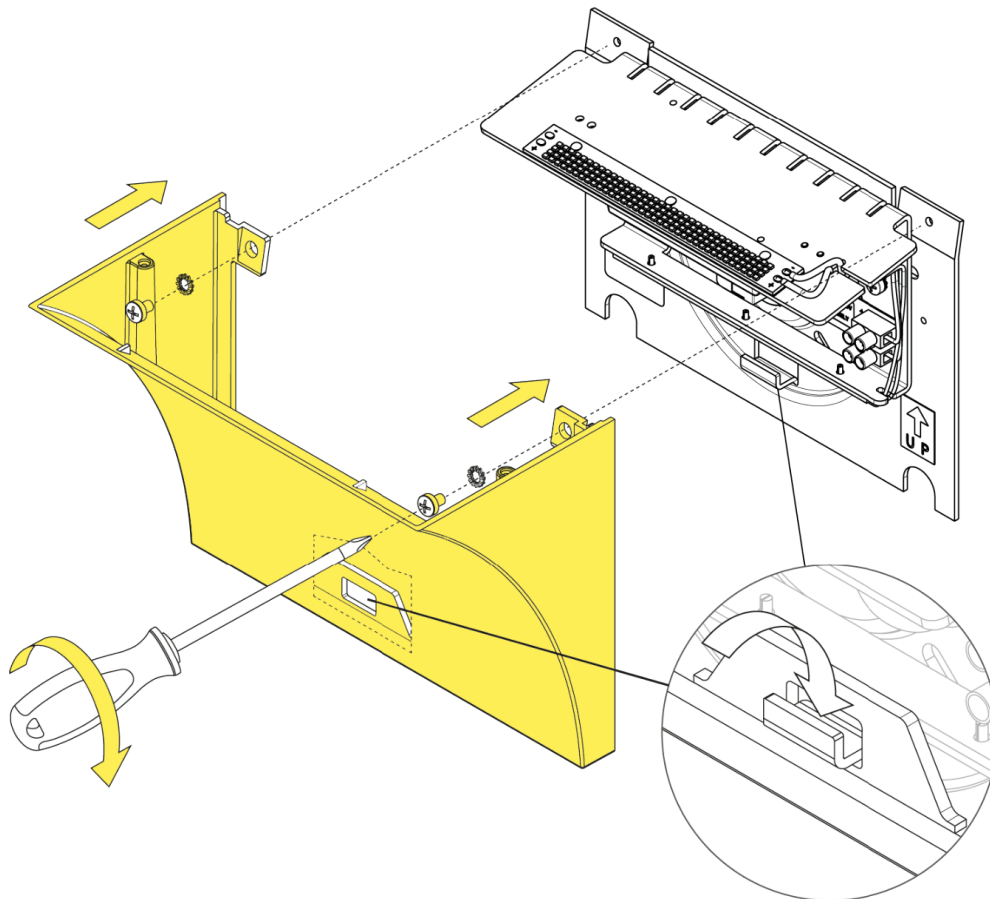

## RF25619

Pochette up/Down Body

WARNING! When installing and whenever acting on the appliance, ensure that the power supply has been switched off.  
For the installation of the spare-part, it is necessary to consult a qualified electrician.

**RF25619**

Pochette up/Down Body

Fig.1

Install the lamp body (A) onto the wall attachment (C) and fasten the screws (B).

WARNING! When installing and whenever acting on the appliance, ensure that the power supply has been switched off. For the installation of the spare-part, it is necessary to consult a qualified electrician.