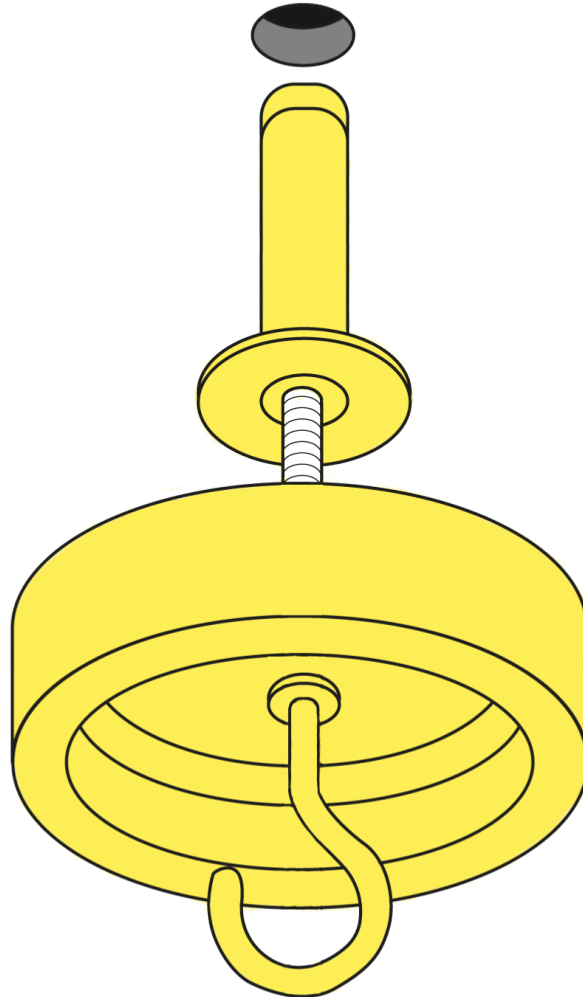

RF5400135

Complete red rose

WARNING! When installing and whenever acting on the appliance, ensure that the power supply has been switched off.
For the installation of the spare-part, it is necessary to consult a qualified electrician.

RF5400135

Complete red rose

Fig.1

Unscrew hook from expansion bolt, pass the hook through ceiling rose.

Drill a hole in the ceiling and insert the expansion bolt with hook.

Tighten the hook screw to fix the ceiling rose.

REMARKS! Select and employ screw plugs which are suited to the surface where the appliance is to be installed.