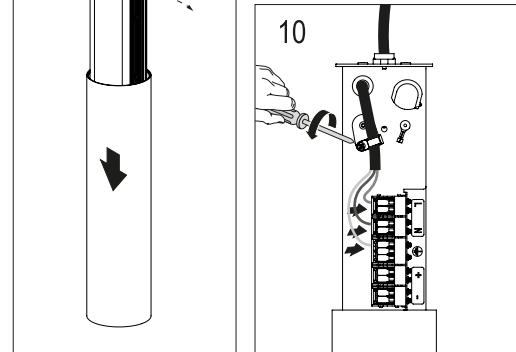

B.4 POWER SUPPLY END SUSPENDED (EUR)