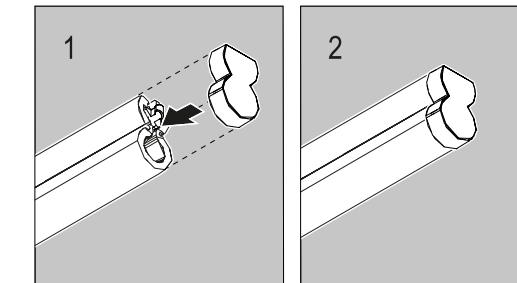

B LUMINAIRE INSTALLATION

INSTALACIÓN DE LA LUMINARIA / INSTALLAZIONE DELLA LAMPADA /
INSTALLATION DER BELEUCHTUNG / INSTALLATION DU LUMINAIRE /
INSTALAÇÃO DO APARELHO DE ILUMINAÇÃO / 照明器具の設置・据付け /
灯具的安装 / МОНТАЖ ОСВЕТИТЕЛЬНОГО ПРИБОРА /
ШАМДАЛДЫ ОРНАТУ / تركيب وحدة الإنارة

B.1 TRACK INSTALLATION

USE CLEAN GLOVES / USE GUANTES LIMPIOS

B.2 LIVE END FEED

US VERSION: USE ONLY WITH REMOTE CLASS 2 ACCESSIBLE LISTED DRIVER SUITABLE FOR RECESSED, MAX 100W

WARNING / ATENCIÓN: Don't pinch the wire / No pellizcar el cable

B.3 LINEAR CONNECTOR FEED

US VERSION: USE ONLY WITH REMOTE CLASS 2 ACCESSIBLE LISTED DRIVER SUITABLE FOR RECESSED, MAX 100W

WARNING / ATENCIÓN: Don't pinch the wire / No pellizcar el cable

B.4 POWER SUPPLY END SUSPENDED (EUR)

B.5 POWER SUPPLY MIDDLE SUSPENDED (EUR)

B.6 ENDCAP

B.7 MIDDLE CAP