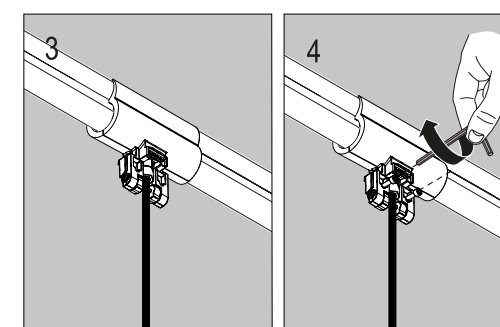

B.5 POWER SUPPLY MIDDLE SUSPENDED (EUR)

B.6 ENDCAP