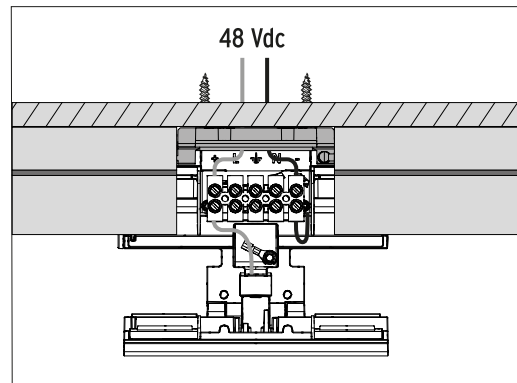

### B.3 LINEAR CONNECTOR FEED

US VERSION: USE ONLY WITH REMOTE CLASS 2 ACCESSIBLE LISTED DRIVER SUITABLE FOR RECESSED, MAX 100W

WARNING / ATENCIÓN: Don't pinch the wire / No pellizcar el cable