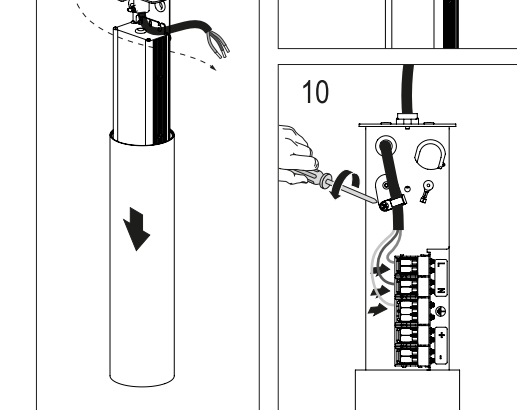

B.5 POWER SUPPLY MIDDLE SUSPENDED (EUR)

B.6 ENDCAP