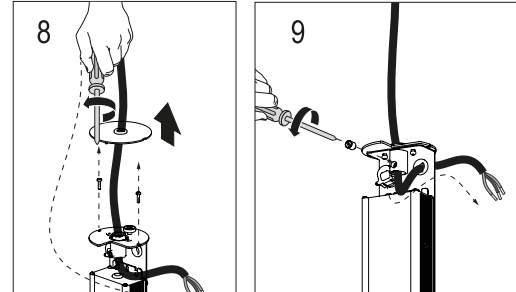

B.4 POWER SUPPLY END SUSPENDED (EUR)