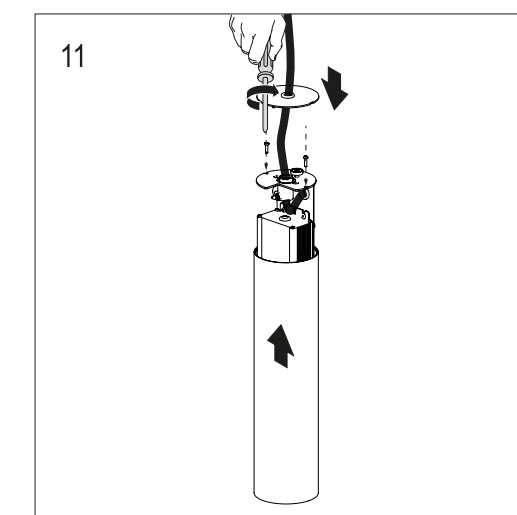

B.5 POWER SUPPLY MIDDLE SUSPENDED (EUR)

B.6 ENDCAP