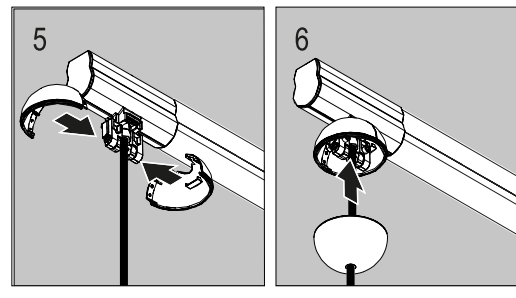

B.4 POWER SUPPLY END SUSPENDED (EUR)