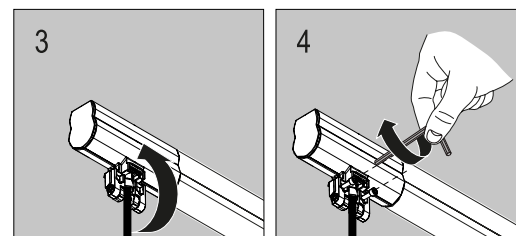

B.4 POWER SUPPLY END SUSPENDED (EUR)