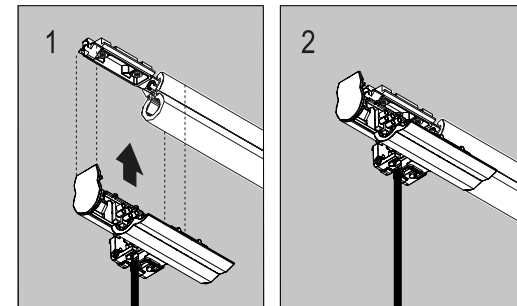

B.4 POWER SUPPLY END SUSPENDED (EUR)