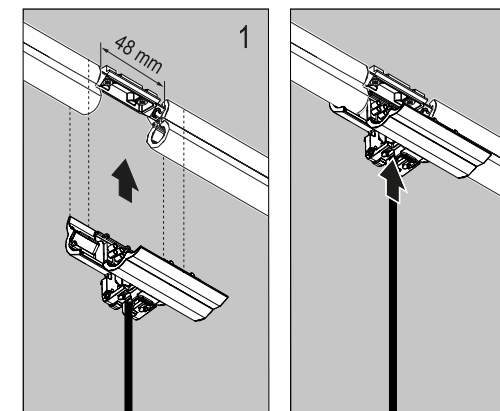

B.5 POWER SUPPLY MIDDLE SUSPENDED (EUR)

B.6 ENDCAP