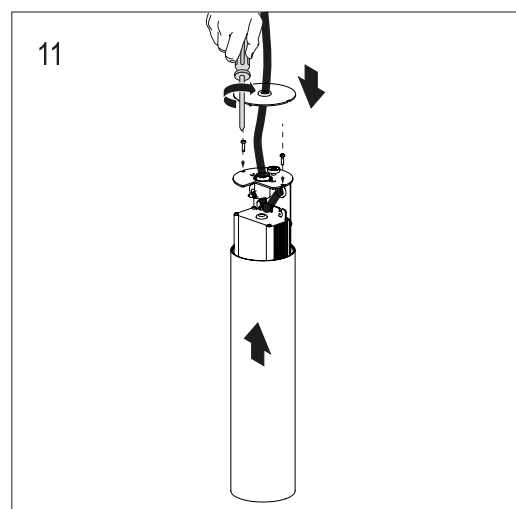

B.4 POWER SUPPLY END SUSPENDED (EUR)