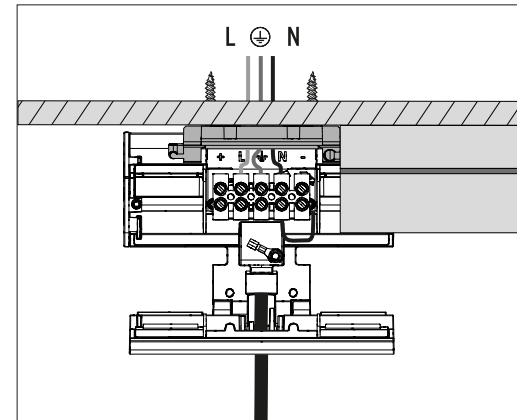

B.4 POWER SUPPLY END SUSPENDED (EUR)