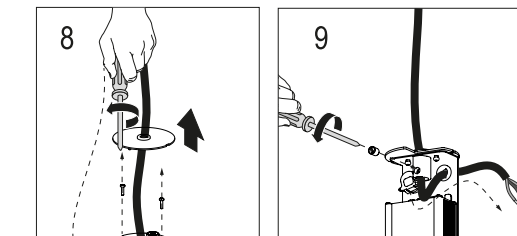

B.5 POWER SUPPLY MIDDLE SUSPENDED (EUR)

B.6 ENDCAP