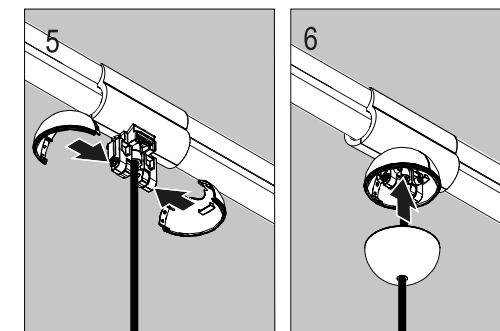

B.5 POWER SUPPLY MIDDLE SUSPENDED (EUR)

B.6 ENDCAP