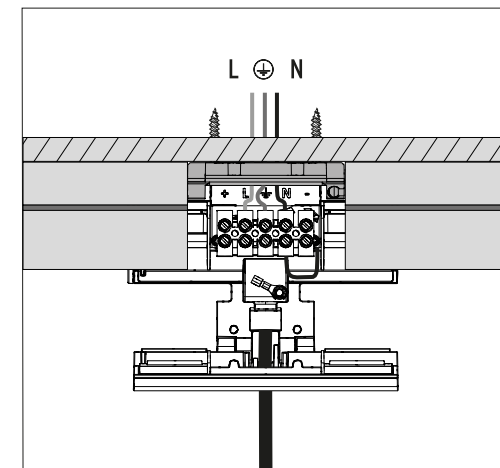

B.5 POWER SUPPLY MIDDLE SUSPENDED (EUR)

B.6 ENDCAP