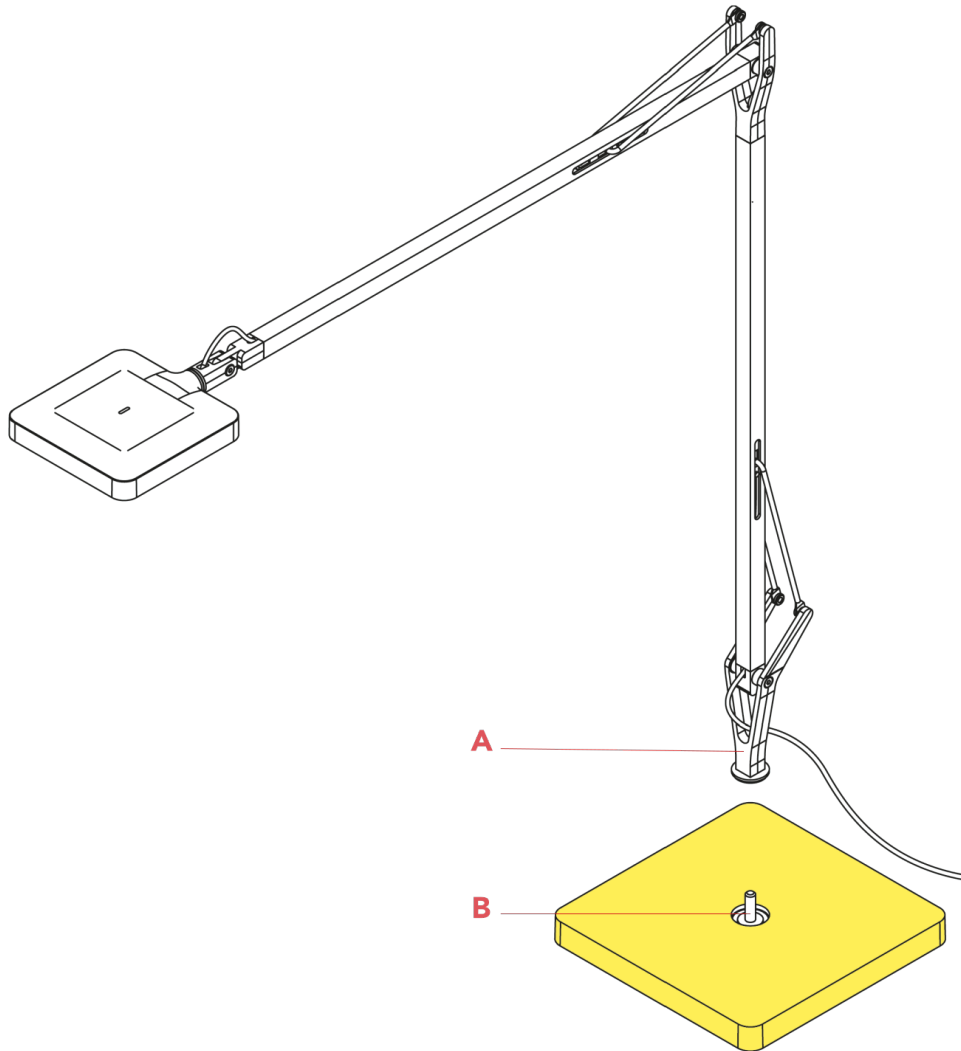

F3451030

Kelvin edge black base

WARNING! When installing and whenever acting on the appliance, ensure that the power supply has been switched off.
For the installation of the spare-part, it is necessary to consult a qualified electrician.

F3451030

Kelvin edge black base

Fig.1

Insert the support (A) of the device into the pin (B) of the base.

WARNING! When installing and whenever acting on the appliance, ensure that the power supply has been switched off.
For the installation of the spare-part, it is necessary to consult a qualified electrician.