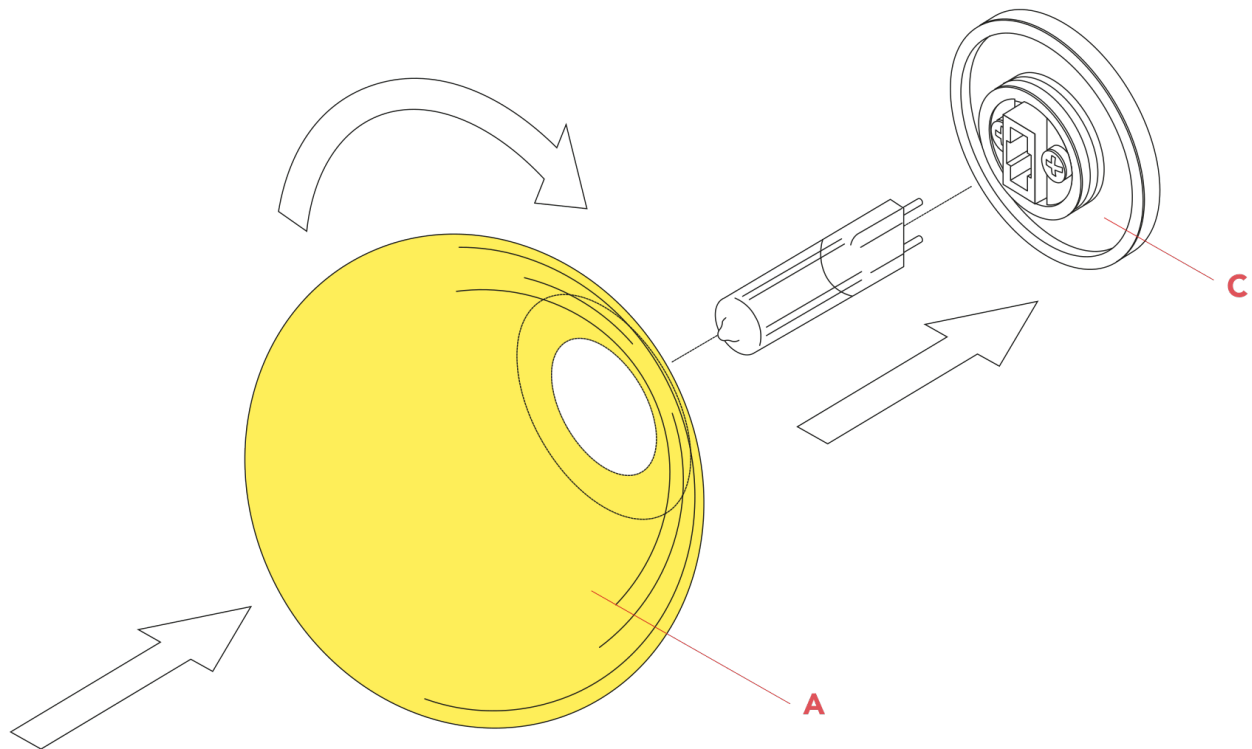

RF4190400

Mini Glo-Ball Ceiling/Wall & Table new diffuser assembly

WARNING! When installing and whenever acting on the appliance, ensure that the power supply has been switched off.
For the installation of the spare-part, it is necessary to consult a qualified electrician.

RF4190400

Mini Glo-Ball Ceiling/Wall & Table new diffuser assembly

Fig.1

Fasten the diffuser (A) to the lamp body (C).

WARNING! When installing and whenever acting on the appliance, ensure that the power supply has been switched off.
For the installation of the spare-part, it is necessary to consult a qualified electrician.

RF4190400

Mini Glo-Ball Ceiling/Wall & Table new diffuser assembly

Fig.1

Fasten the diffuser (A) to the lamp body (B).

WARNING! When installing and whenever acting on the appliance, ensure that the power supply has been switched off.
For the installation of the spare-part, it is necessary to consult a qualified electrician.