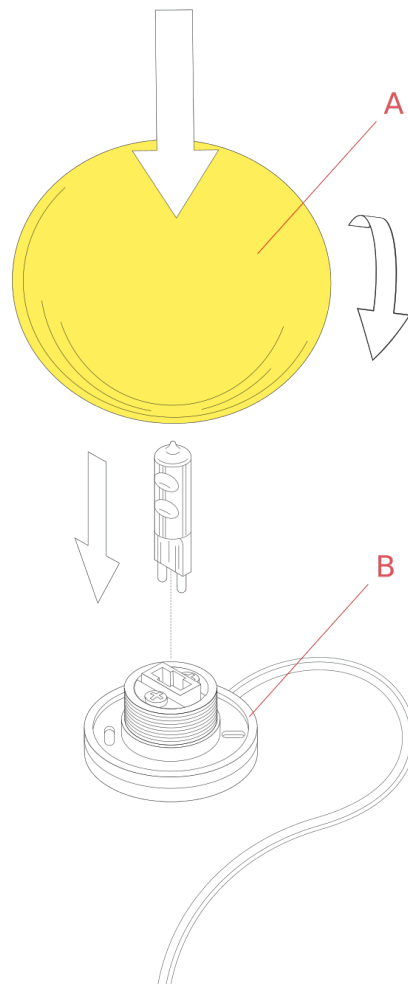

RF4190400

Mini Glo-Ball Ceiling/Wall & Table new diffuser assembly

WARNING! When installing and whenever acting on the appliance, ensure that the power supply has been switched off.
For the installation of the spare-part, it is necessary to consult a qualified electrician.

RF4190400

Mini Glo-Ball Ceiling/Wall & Table new diffuser assembly

Fig.1

Fasten the diffuser (A) to the lamp body (C).

WARNING! When installing and whenever acting on the appliance, ensure that the power supply has been switched off.
For the installation of the spare-part, it is necessary to consult a qualified electrician.

RF4190400

Mini Glo-Ball Ceiling/Wall & Table new diffuser assembly

Fig.1

Fasten the diffuser (A) to the lamp body (B).

WARNING! When installing and whenever acting on the appliance, ensure that the power supply has been switched off.
For the installation of the spare-part, it is necessary to consult a qualified electrician.