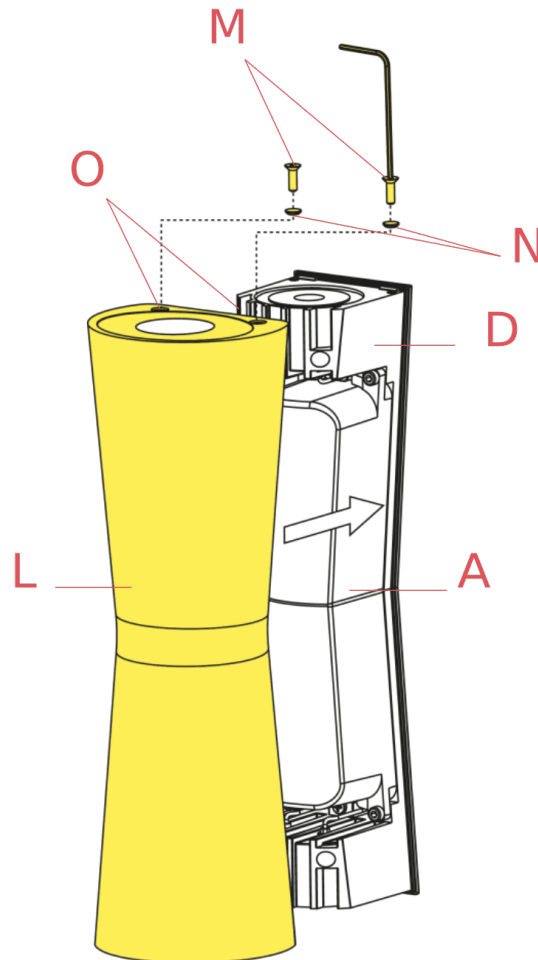

F1580006

Grey external clessidra lamp body

WARNING! When installing and whenever acting on the appliance, ensure that the power supply has been switched off.
For the installation of the spare-part, it is necessary to consult a qualified electrician.

F1580006

Grey external clessidra lamp body

Fig.1

Assemble the external body (L) onto the internal body (D) with the screws (M) included ensuring to position the washers (N) in the correct positions (O).

WARNING! When installing and whenever acting on the appliance, ensure that the power supply has been switched off. For the installation of the spare-part, it is necessary to consult a qualified electrician.