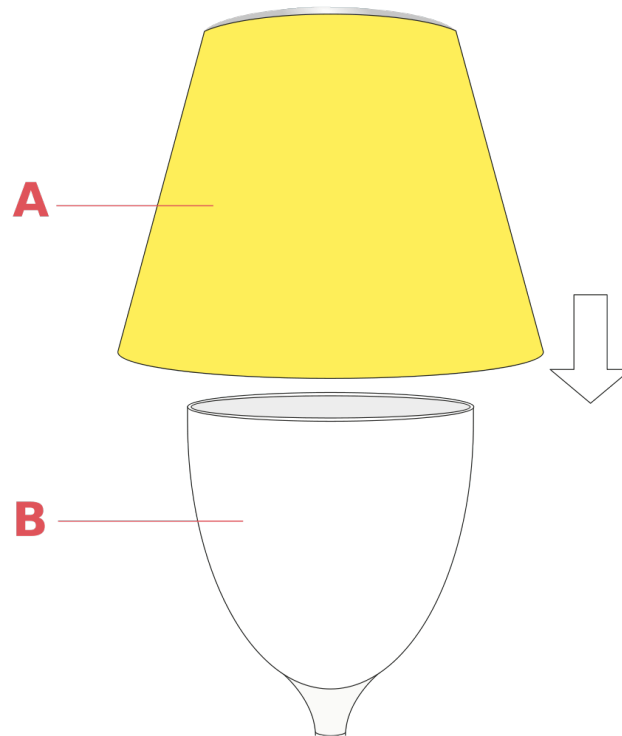

**RF6255008**

fabric diffuser assembly

WARNING! When installing and whenever acting on the appliance, ensure that the power supply has been switched off.  
For the installation of the spare-part, it is necessary to consult a qualified electrician.

**RF6255008**

fabric diffuser assembly

Fig.1

Lock the external diffuser (A) to the inner diffuser (B) by forcing (pushing) it to clicks-on.  
To lock the Soft version diffusers, it is necessary to locate the diffuser (A) on top of the inner diffuser (B) and force it harder in way that it clips-on to the diffuser (B).