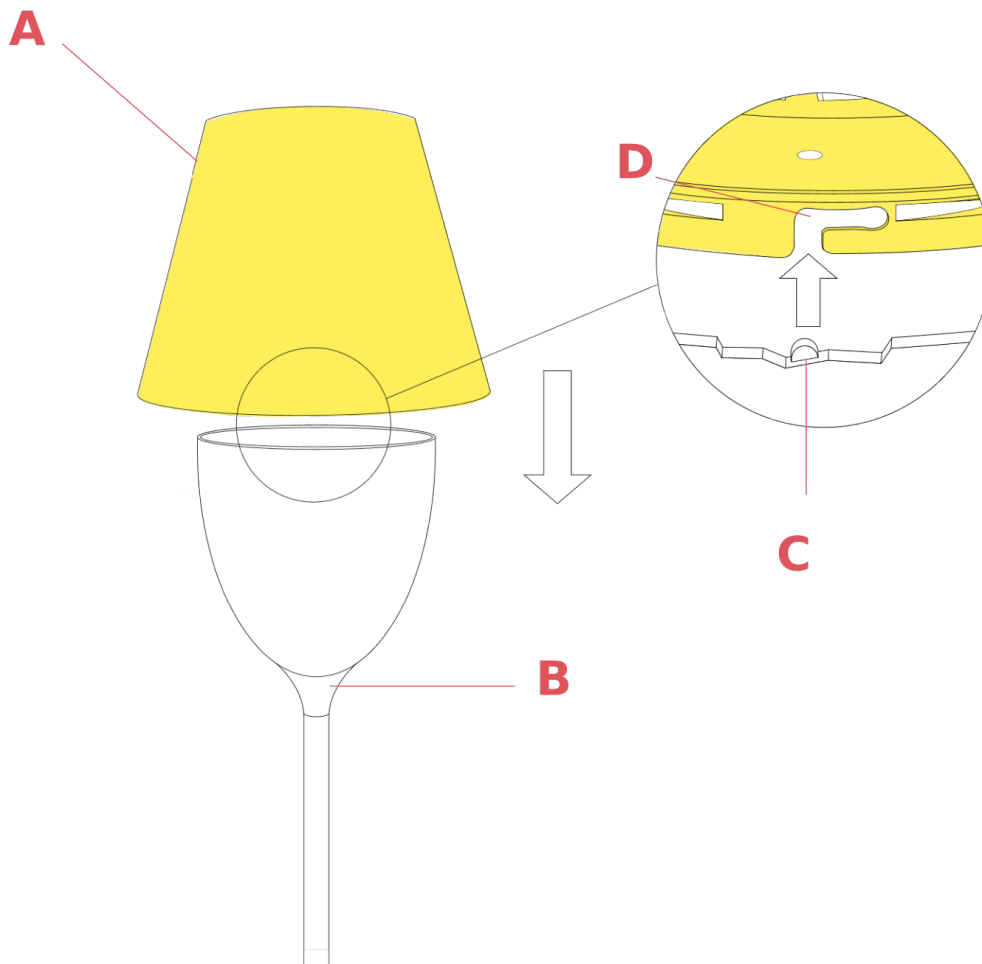

F6298046

Ktribe Floor3 Aluminized bronze diffuser assembly

WARNING! When installing and whenever acting on the appliance, ensure that the power supply has been switched off.
For the installation of the spare-part, it is necessary to consult a qualified electrician.

F6298046

Ktribe Floor3 Aluminized bronze diffuser assembly

Fig.1

Install the external diffuser (A) onto the internal diffuser (B) being careful to make the three pins (C) in the internal diffuser correspond with the relative housings (D) in the external diffuser. Once carried out this operation it is necessary to lock the external diffuser by turning it slightly clockwise.