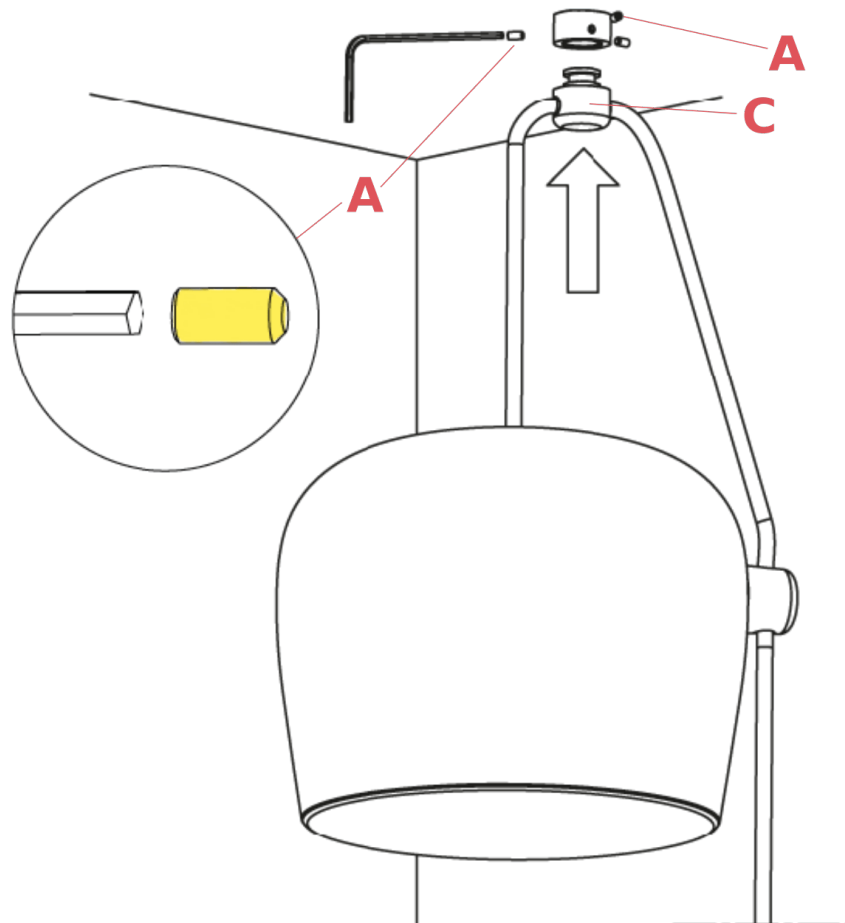

## RF06749

Aim/Aim Small Kit of quantity 3 m4 screws

WARNING! When installing and whenever acting on the appliance, ensure that the power supply has been switched off.  
For the installation of the spare-part, it is necessary to consult a qualified electrician.

**RF06749**

Aim/Aim Small Kit of quantity 3 m4 screws

Fig.1

Assemble the cable gland (C) to the ceiling attachment (B) and lock it with the 3 screws (A).

WARNING! When installing and whenever acting on the appliance, ensure that the power supply has been switched off.  
For the installation of the spare-part, it is necessary to consult a qualified electrician.