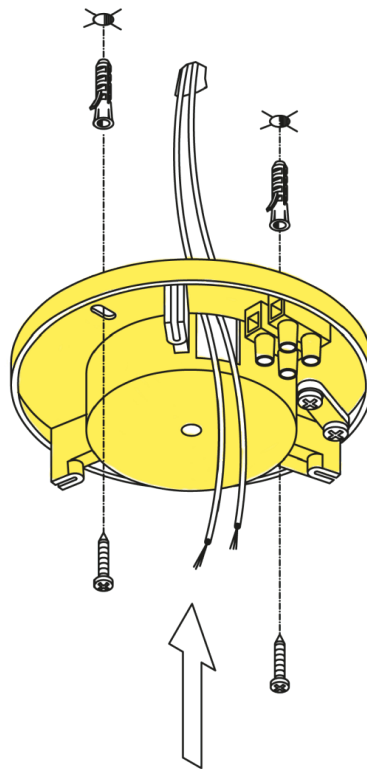

**RF6257001**

Ktribe Suspension 2/ Suspension 3 ceiling rose assembly

WARNING! When installing and whenever acting on the appliance, ensure that the power supply has been switched off.  
For the installation of the spare-part, it is necessary to consult a qualified electrician.

**RF6257001**

Ktribe Suspension 2/ Suspension 3 ceiling rose assembly

Fig.1

Unhook ceiling rose (A) from the ceiling attachment (B);

WARNING! When installing and whenever acting on the appliance, ensure that the power supply has been switched off.  
For the installation of the spare-part, it is necessary to consult a qualified electrician.

## RF6257001

Ktribe Suspension 2/ Suspension 3 ceiling rose assembly

Fig.2

Connect the power cable to the terminal box.  
Hook the ceiling rose (A) to the wall attachment (B).(Fig.1 page 4)

WARNING! When installing and whenever acting on the appliance, ensure that the power supply has been switched off.  
For the installation of the spare-part, it is necessary to consult a qualified electrician.