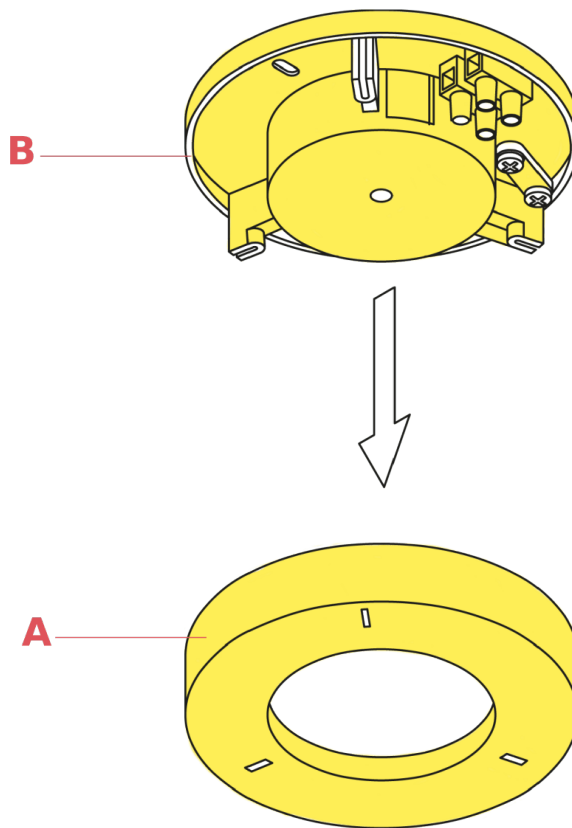

**RF6257001**

Ktribe Suspension 2/ Suspension 3 ceiling rose assembly

WARNING! When installing and whenever acting on the appliance, ensure that the power supply has been switched off.  
For the installation of the spare-part, it is necessary to consult a qualified electrician.

**RF6257001**

Ktribe Suspension 2/ Suspension 3 ceiling rose assembly

Fig.1

Unhook ceiling rose (A) from the ceiling attachment (B);

WARNING! When installing and whenever acting on the appliance, ensure that the power supply has been switched off.  
For the installation of the spare-part, it is necessary to consult a qualified electrician.

## RF6257001

Ktribe Suspension 2/ Suspension 3 ceiling rose assembly

Fig.2

Connect the power cable to the terminal box.  
Hook the ceiling rose (A) to the wall attachment (B).(Fig.1 page 4)

WARNING! When installing and whenever acting on the appliance, ensure that the power supply has been switched off.  
For the installation of the spare-part, it is necessary to consult a qualified electrician.