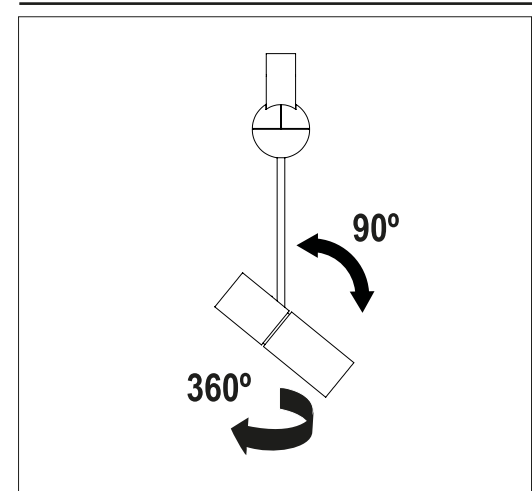

MY CIRCUIT LIGHT SHADOW SPOT / PRO 45

CASAMBI: MAXIMUM DISTANCE BETWEEN SPOTS / MÁXIMA DISTANCIA ENTRE SPOTS