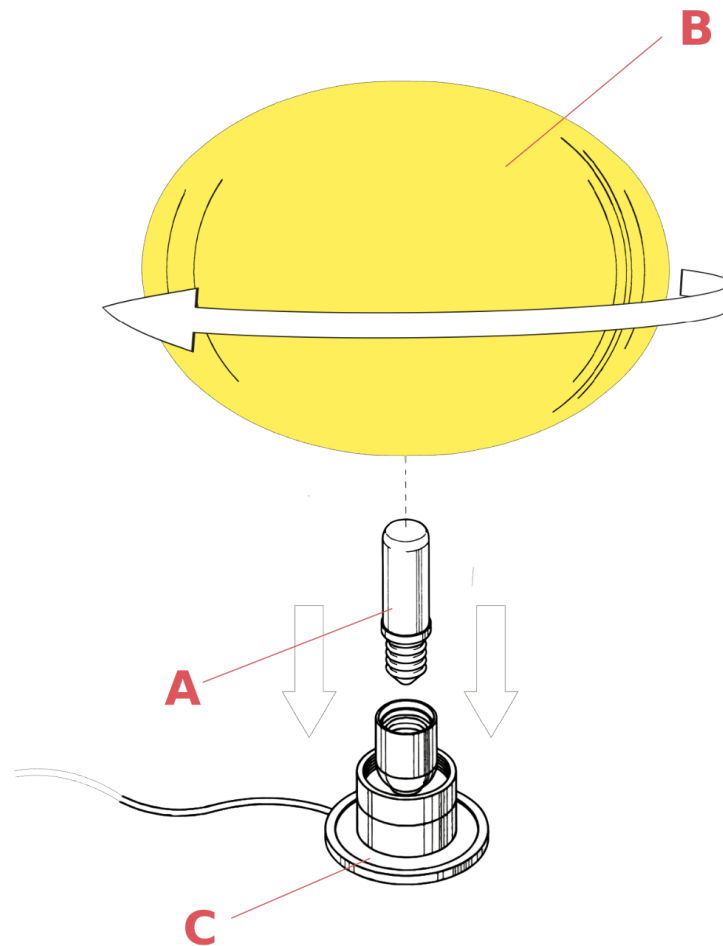

F3055061

Glo-Ball opal diffuser. Grey Base

WARNING! When installing and whenever acting on the appliance, ensure that the power supply has been switched off.
For the installation of the spare-part, it is necessary to consult a qualified electrician.

F3055061

Glo-Ball opal diffuser. Grey Base

Fig.1

Insert the bulb (A). Position the diffuser (B) on the support (C) and secure it, turning it clockwise.

WARNING! When installing and whenever acting on the appliance, ensure that the power supply has been switched off.
For the installation of the spare-part, it is necessary to consult a qualified electrician.

F3055061

Glo-Ball opal diffuser. Grey Base

Fig.2

Insert the bulb (A). Position the diffuser (C) on the support (D) and secure it, turning it clockwise.

WARNING! When installing and whenever acting on the appliance, ensure that the power supply has been switched off.
For the installation of the spare-part, it is necessary to consult a qualified electrician.

F3055061

Glo-Ball opal diffuser. Grey Base

Fig.3

Insert the bulb (A). Position the diffuser (B) on the support (C) and secure it, turning it clockwise.

WARNING! When installing and whenever acting on the appliance, ensure that the power supply has been switched off.
For the installation of the spare-part, it is necessary to consult a qualified electrician.