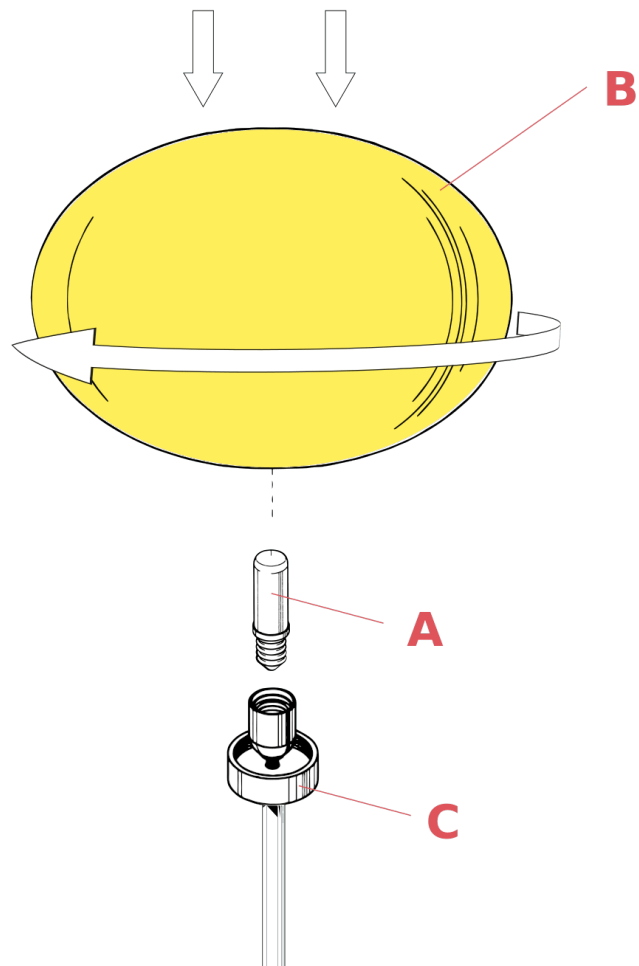

F3055061

Glo-Ball opal diffuser. Grey Base

WARNING! When installing and whenever acting on the appliance, ensure that the power supply has been switched off.
For the installation of the spare-part, it is necessary to consult a qualified electrician.

F3055061

Glo-Ball opal diffuser. Grey Base

Fig.1

Insert the bulb (A). Position the diffuser (B) on the support (C) and secure it, turning it clockwise.

WARNING! When installing and whenever acting on the appliance, ensure that the power supply has been switched off.
For the installation of the spare-part, it is necessary to consult a qualified electrician.

F3055061

Glo-Ball opal diffuser. Grey Base

Fig.2

Insert the bulb (A). Position the diffuser (C) on the support (D) and secure it, turning it clockwise.

WARNING! When installing and whenever acting on the appliance, ensure that the power supply has been switched off.
For the installation of the spare-part, it is necessary to consult a qualified electrician.

F3055061

Glo-Ball opal diffuser. Grey Base

Fig.3

Insert the bulb (A). Position the diffuser (B) on the support (C) and secure it, turning it clockwise.

WARNING! When installing and whenever acting on the appliance, ensure that the power supply has been switched off.
For the installation of the spare-part, it is necessary to consult a qualified electrician.