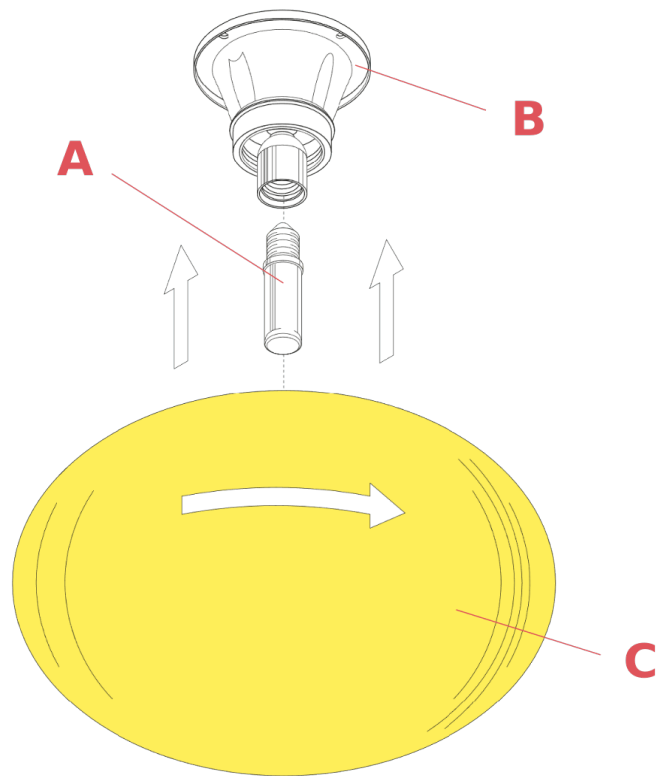

F3055061

Glo-Ball opal diffuser. Grey Base

WARNING! When installing and whenever acting on the appliance, ensure that the power supply has been switched off.
For the installation of the spare-part, it is necessary to consult a qualified electrician.

F3055061

Glo-Ball opal diffuser. Grey Base

Fig.1

Insert the bulb (A). Position the diffuser (B) on the support (C) and secure it, turning it clockwise.

WARNING! When installing and whenever acting on the appliance, ensure that the power supply has been switched off.
For the installation of the spare-part, it is necessary to consult a qualified electrician.

F3055061

Glo-Ball opal diffuser. Grey Base

Fig.2

Insert the bulb (A). Position the diffuser (C) on the support (D) and secure it, turning it clockwise.

WARNING! When installing and whenever acting on the appliance, ensure that the power supply has been switched off.
For the installation of the spare-part, it is necessary to consult a qualified electrician.

F3055061

Glo-Ball opal diffuser. Grey Base

Fig.3

Insert the bulb (A). Position the diffuser (B) on the support (C) and secure it, turning it clockwise.

WARNING! When installing and whenever acting on the appliance, ensure that the power supply has been switched off.
For the installation of the spare-part, it is necessary to consult a qualified electrician.