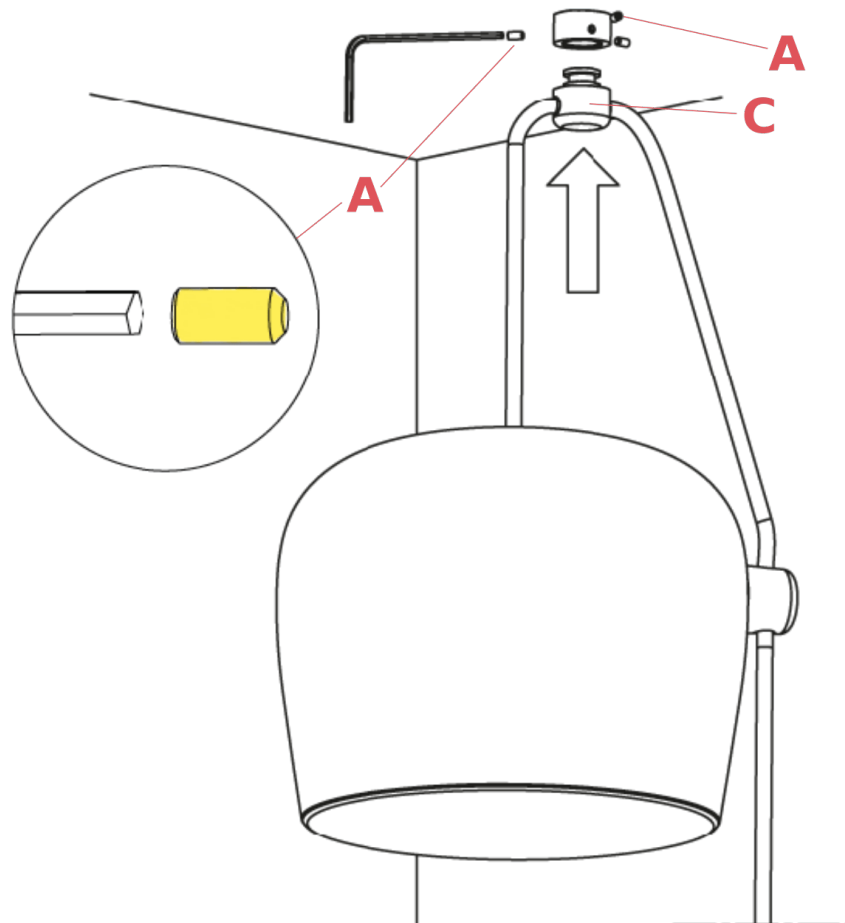

RF06750

Aim/Aim Small Kit of quantity 3 m4 screws

WARNING! When installing and whenever acting on the appliance, ensure that the power supply has been switched off.
For the installation of the spare-part, it is necessary to consult a qualified electrician.

RF06750

Aim/Aim Small Kit of quantity 3 m4 screws

Fig.1

Assemble the cable gland (C) to the ceiling attachment (B) and lock it with the 3 screws (A).

WARNING! When installing and whenever acting on the appliance, ensure that the power supply has been switched off.
For the installation of the spare-part, it is necessary to consult a qualified electrician.